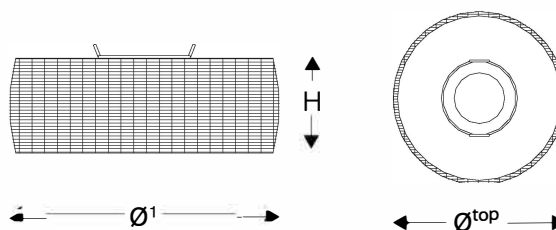

Marina Coffee Table with Bucket

Mesa de Centro Marina | REF #: 5412

Designer: **Luciano Mandelli**
Year: **2016**

Dimensions

Ø¹	Ø^{top}	H	Weight
53.5" 136 cm		13.5" 34 cm	77 lbs 34.8 kg