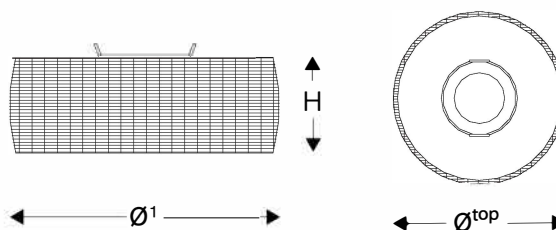

Marina Compact Coffee Table with Bucket

Mesa de Centro Marina | REF #: 5432

Designer: **Luciano Mandelli**
Year: **2016**

Dimensions

Ø¹	H	Weight
39.25" 1 0 0 cm	13.5" 34 cm	51 lbs 23 kg

Technical Specifications

Indoor and Outdoor usage

- Frame: Powder Coated Aluminium
- Finishing: Aluminum Woven in:
Polyester Nautical Rope - REF #: 5432CTS
Fiber - REF #: 5432FTS
- Top: HPL Top
- Stacking: not possible

Available Colors

Visit the website www.tidelli.com/materials to see all the color options

Shipping Info

- Units/Box: 01
- Gross Weight: 53lbs / 24kgs
- Box Dimensions: 42"x42"x15"H / 107x107x38H cm
- Volume: 14cbf / 0.4m³
- HTS: 9403.20.00.18
- Freight Class: 250