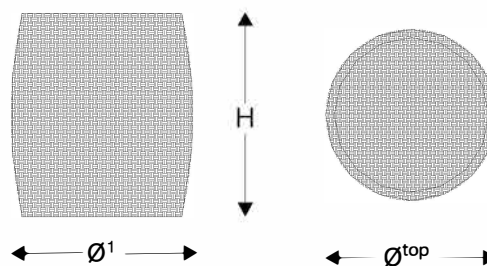

Dimensions

Ø¹	Ø ^{top}	H	Weight
16.5" 42 cm	14" 36 cm	18.5" 47 cm	17 lbs 7,5 kg

Technical Specifications

Indoor and Outdoor usage

- Frame: Powder Coated Aluminium
- Seat: Aluminum Woven in:
 - Polyester Nautical Rope - REF #: 5450
 - Fiber - REF #: 5450FF

Visit the website www.tidelli.com/materials to see all the color options

Shipping Info

- Units/Box: 01
- Gross Weight: 18lbs / 8.2kgs
- Box Dimensions: 17"x17"x20"H / 42x42x50H cm
- Volume: 3cbf / 0.09m³
- HTS: 9401.80.20.11
- Freight Class: 125