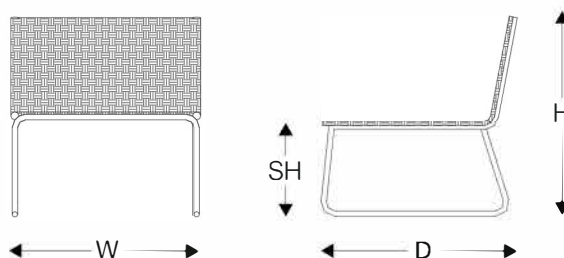

Dimensions

W	D	H	SH	Weight
27.5" 70 cm	28" 71 cm	29.5" 75 cm	16.25" 41 cm	17 lbs 7.9 kg

Technical Specifications

Indoor and Outdoor usage

- Frame: Powder Coated Aluminium
- Seat/Back: Woven in Polyester Nautical Rope
- Stacking: not possible

Available Colors

All TIDELLI products are tailor made to order. You can customize it anyway the project.

- Frame: 38 colors available
 - Seat/Back: 57 colors available in Polyester Nautical Rope
- Visit the website www.tidelli.com/materials to see all the color options

Shipping Info

- Units/Box: 01
- Gross Weight: 21lbs / 9.6kgs
- Box Dimensions: 31"x28"x30"H / 80x28x30H cm
- Volume: 14cbf / 0.4m³
- HTS: 9401.79.00.11
- Freight Class: 300