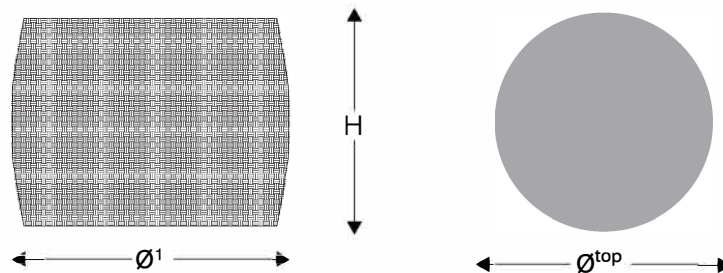

Dimensions

Ø ¹	Ø ^{top}	H	Weight
21.25" 54 cm	20" 52 cm	15.75" 40 cm	23,4 lbs 10,6 kg

Technical Specifications

Indoor and Outdoor usage

- Frame: Powder Coated Aluminium
- Seat: Aluminum Woven in:
 - Polyester Nautical Rope - REF #: 5414
 - Fiber - REF #: 5414FF

Visit the website www.tidelli.com/materials to see all the color options

Shipping Info

- Units/Box: 01
- Gross Weight: 25lbs / 11,3kgs
- Box Dimensions: 23"x23"x17"H / 57x57x41H cm
- Volume: 4.7cbf / 0,134m³
- HTS: 9401.80.20
- Freight Class: 150