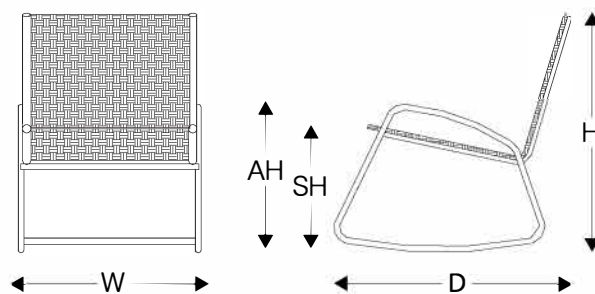

# Marina Rocking Chair / Poltrona Balanço Marina

REF #: 5420CM

Designer: **Luciano Mandelli**  
Year: **2016**

## Dimensions

W	D	H	AH	SH	Weight
25.5"	33.5"	33.5"	24"	19"	21 lbs
65 cm	85 cm	90 cm	62 cm	48 cm	9.6 kg

## Technical Specifications

Indoor and Outdoor usage

- Frame: Powder Coated Aluminium
- Seat/Back: Woven in Polyester Nautical Rope
- Stacking: not possible