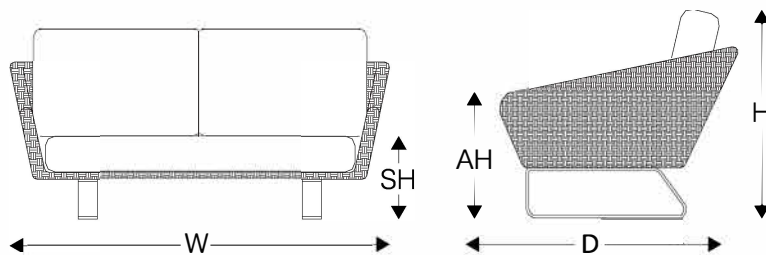

## Dimensions

W	D	H	AH	SH
63"	35.5"	31.5"	26.5"	17"
160 cm	90 cm	80 cm	67.5 cm	43 cm

## Shipping Info

- Units/Box: 01
- Gross Weight: 75lbs / 33.8kgs
- Box Dimensions: 64"x37"22"H / 163x37x22H cm
- Volume: 31cbf / 0.9m<sup>3</sup>
- HTS: 9401.80.20.11
- Freight Class: 250

BRASIL

+55 71 3311-3350

## Dimensions

W	D	H	AH	SH
74.75" 190 cm	35.5" 90 cm	31.5" 80 cm	26.5" 67.5 cm	17" 43 cm

## Dimensions

W	D	H	AH	SH
86.5"	35.5"	31.5"	26.5"	17"
220 cm	90 cm	80 cm	67.5 cm	43 cm