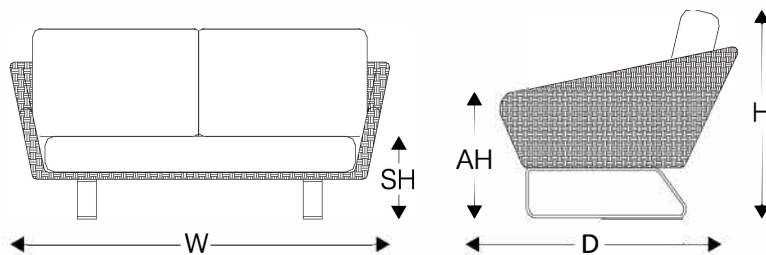

# Marina Sofa W63" / Sofá 160cm Marina

REF #: 5421

Designer: **Luciano Mandelli**  
Year: **2016**

## Dimensions

W	D	H	AH	SH
63"	35.5"	31.5"	26.5"	17"
160 cm	90 cm	80 cm	67.5 cm	43 cm

## Dimensions

W	D	H	AH	SH
74.75" 190 cm	35.5" 90 cm	31.5" 80 cm	26.5" 67.5 cm	17" 43 cm

## Dimensions

W	D	H	AH	SH
86.5"	35.5"	31.5"	26.5"	17"
220 cm	90 cm	80 cm	67.5 cm	43 cm