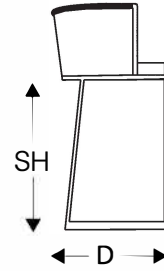

Dimensions

W	D	H	SH
20.75" 51 cm	22" 58 cm	38.5" 98 cm	29.5" 75 cm

Technical Specifications

Indoor and Outdoor usage

- Frame: Powder Coated Aluminium
- Seat/Back: Woven in Polyester Nautical Rope REF#: 4615CM
Fiber - REF#: 4615
- Cushions: Seat included
D-28PU Foam and acrylic fabrics
Fabric qty: 1.1yds
- Stacking: Not Possible

Visit the website www.tidelli.com/materials
to see all the color options

Shipping Info

- Units/Box: 01
- Gross Weight: 00lbs / 00kgs
- Box Dimensions: 00"x00"x00"H / 00x00x00H cm
- Volume: 00cbf / 00m³
- HTS: 000
- Freight Class: 000