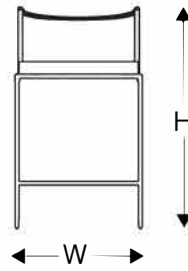

Dimensions

W	D	H	SH
20.75" 51 cm	22" 58 cm	38.5" 98 cm	29.5" 75 cm

Technical Specifications

Indoor and Outdoor usage

- Frame: Powder Coated Aluminium
- Seat/Back: Woven in Polyester Nautical Rope REF#: 4615CM
Fiber - REF#: 4615
- Cushions: Seat included
D-28PU Foam and acrylic fabrics
Fabric qty: 1.1yds
- Stacking: Not Possible

Visit the website www.tidelli.com/materials
to see all the color options

Shipping Info

- Units/Box: 01
- Gross Weight: 00lbs / 00kgs
- Box Dimensions: 00"x00"x00"H / 00x00x00H cm
- Volume: 00cbf / 00m³
- HTS: 000
- Freight Class: 000