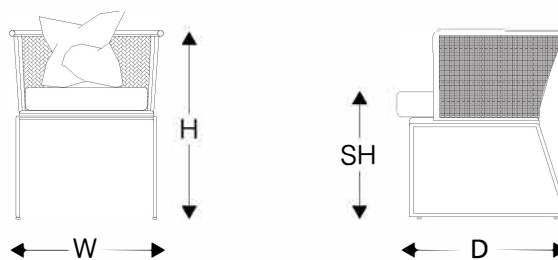

## Dimensions

W	D	H	SH
26.25" 67 cm	26.75" 68 cm	32.25" 82 cm	16.5" 42 cm

## Technical Specifications

Indoor and Outdoor usage

- Frame: Powder Coated Aluminium
- Seat/Back: Woven in Polyester Nautical Rope REF#: 4601CM  
Fiber - REF#: 4601
- Cushions: Seat and Back pillow included  
D-28PU Foam and acrylic fabrics  
Fabric qty: 2.2yds
- Stacking: Not Possible