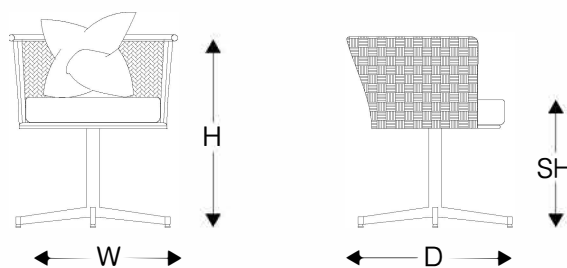

Mesh Swivel Chair

Cadeira Giratória Mesh | REF #: 4621

Designer: **Maria Cândida Machado and Rui Martinelli**

Year: **2015**

Dimensions

| W | D | H | SH | Weight |
|-----------------|-----------------|----------------|----------------|-----------------|
| 22.75" 58 cm | 25.25" 64 cm | 29.5" 75 cm | 20.45" 52cm | 00 lbs 00 kg |

Technical Specifications

Indoor and Outdoor usage

- Frame: Powder Coated Aluminium
- Seat/Back: Woven in Polyester Nautical Rope REF#: 4621CM
Fiber - REF#: 4621
- Cushions: Seat and Back pillow included
D-28PU Foam and acrylic fabrics
Fabric qty: 2.2yds
- Stacking: Not Possible