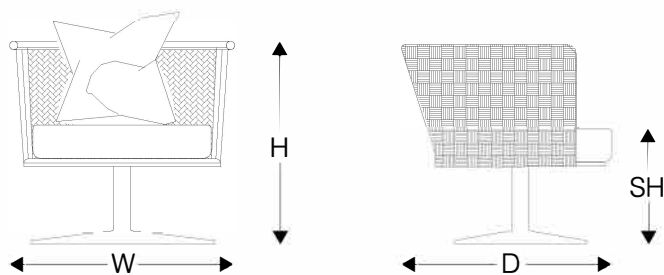

Mesh Swivel Lounge Chair

Poltrona Giratória Mesh | REF #: 4620

Designer: **Maria Cândida Machado and Rui Martinelli**

Year: **2015**

Dimensions

W	D	H	SH
26.25" 67 cm	26.75" 68 cm	32.25" 82 cm	16.5" 52cm

Technical Specifications

Indoor and Outdoor usage

- Frame: Powder Coated Aluminium
- Seat/Back: Woven in Polyester Nautical Rope REF#: 4620CM
Fiber - REF#: 4620
- Cushions: Seat and Back pillow included
D-28PU Foam and acrylic fabrics
Fabric qty: 2.2yds
- Stacking: Not Possible