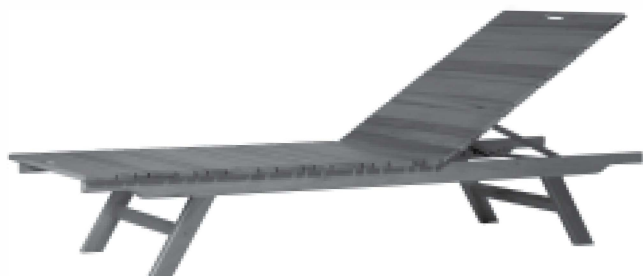

Moorea Chaise

Designer: **Luciano Mandelli**
Year: **2017**

Espreguiçadeira Moore | REF #: 5608

Dimensions

W	D	H
27.50"	78.75"	11.75"
70 cm	200 cm	30 cm

Technical Specifications

Indoor and Outdoor usage

- Frame: Powder Coated Aluminium
- Seat/Back: Solid Eucalyptus Wood
- Stacking: Not Possible

Available Colors

All TIDELLI products are tailor made to order.
You can customize it anyway the project.

- Frame: 02 colors available in Solid Eucalyptus Wood
- Seat/Back: 02 colors available in Solid Eucalyptus Wood