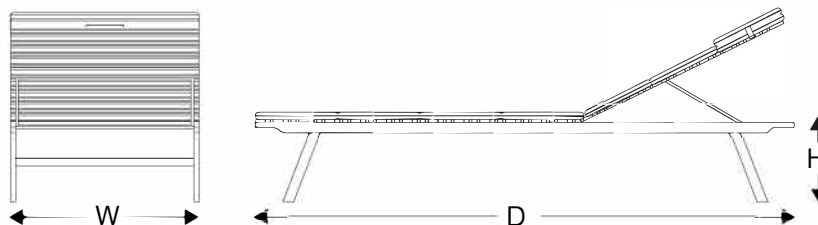

Moorea Chaise

Designer: **Luciano Mandelli**
Year: **2017**

Espreguiçadeira Moore | REF #: 5608

Dimensions

W	D	H
27.50"	78.75"	11.75"
70 cm	200 cm	30 cm

Technical Specifications

Indoor and Outdoor usage

- Frame: Powder Coated Aluminium
- Seat/Back: Solid Eucalyptus Wood
- Stacking: Not Possible

Visit the website www.tidelli.com/materials
to see all the color options

Cushion sold separately
Fabric qty: 3.3yd

Shipping Info

- Units/Box: 00
- Gross Weight: 00lbs / 00kgs
- Box Dimensions: 00"x00"x00"H / 00x00x00H cm
- Volume: 00cbf / 00m³
- HTS: 000
- Freight Class: 000