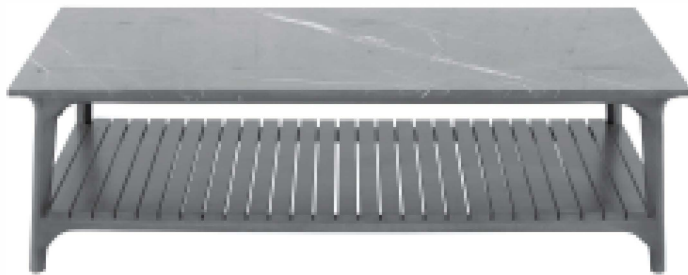

BRASIL
+55 71 3311-3350
comercial@tidelli.com.br

USA
+1 714 825 0054
sales@tidelli.com

To learn more about TIDELLI, our Collections an Warranty policy, please visit www.tidelli.com

Tidelli
OUTDOOR LIVING