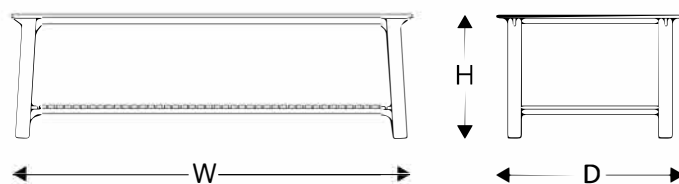

Moorea Coffee Table

Mesa de Centro Retangular Moorea | REF #: 5612

Designer: **Luciano Mandelli**
Year: **2017**

Dimensions

W	D	H
47.25" 120 cm	23.50" 60 cm	18" 46 cm

Technical Specifications

Indoor and Outdoor usage

Moorea Coffee Table

Mesa de Centro Retangular Moorea | REF #: 5623

Designer: **Luciano Mandelli**
Year: **2017**

Dimensions

W	D	H
59" 150 cm	27.50" 70 cm	18" 46 cm

Technical Specifications

Indoor and Outdoor usage