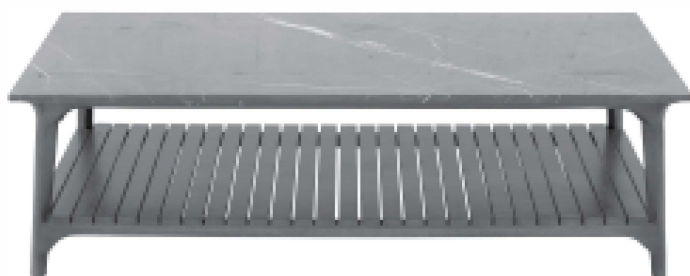

BRASIL
+55 71 3311-3350
comercial@tidelli.com.br

USA
+1 714 825 0054
sales@tidelli.com

To learn more about TIDELLI, our Collections an Warranty policy, please visit www.tidelli.com

Tidelli
OUTDOOR LIVING