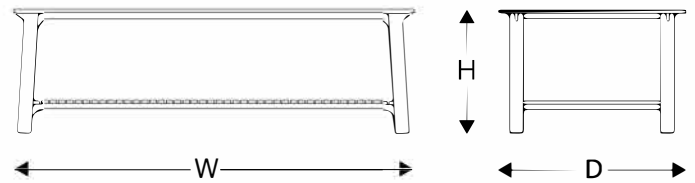

Moorea Coffee Table

Mesa de Centro Retangular Moorea | REF #: 5623

Designer: **Luciano Mandelli**
Year: **2017**

Dimensions

W	D	H
59" 150 cm	27.50" 70 cm	18" 46 cm

Technical Specifications

Indoor and Outdoor usage