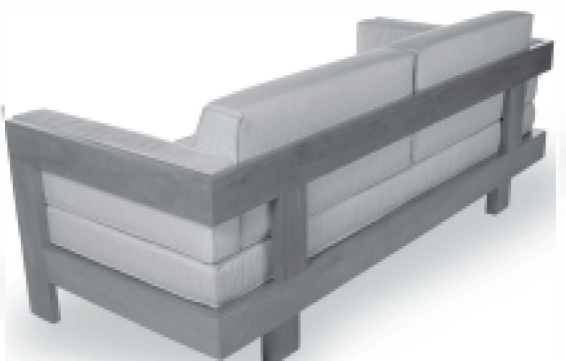

BRASIL

+55 71 3311-3350

comercial@tidelli.com.br

USA

+1 714 825 0054

sales@tidelli.com

To learn more about TIDELLI, our Collections an Warranty policy, please visit www.tidelli.com

Tidelli
OUTDOOR LIVING