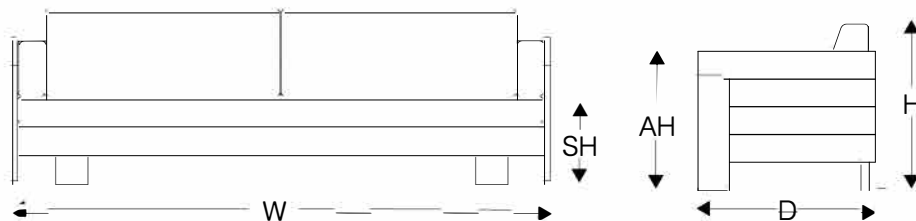

Moorea Open Back Sofa

Sofá Fechado 250cm Moorea | REF #: 5622A

Designer: **Luciano Mandelli**

Year: **2017**

Dimensions

W	D	H	AH	SH
98.50" 250 cm	33.50" 85 cm	33.50" 85 cm	26" 66 cm	15.75" 40 cm

Technical Specifications