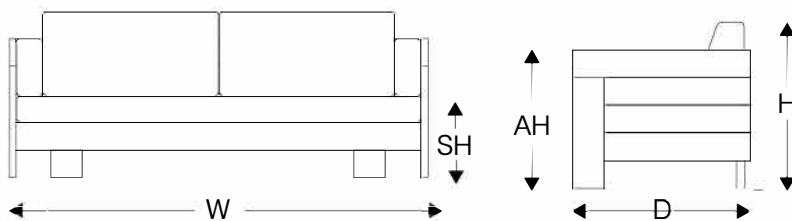

Moorea Open Back Sofa Compact

Sofá Aberto 200cm Moorea | REF #: 5611A

Designer: **Luciano Mandelli**
Year: **2017**

Dimensions

W	D	H	AH	SH	
78.75" 200 cm	33.50" 85 cm	33.50" 85 cm	26" 66 cm	15.75" 40 cm	

Technical Specifications

Indoor and Outdoor usage

- Frame: Solid Eucalyptus Wood
- Cushions: Seat and Back pillow included
D-28PU Foam and acrylic fabrics
Fabric qty: 9.8yds
- Stacking: not possible

Available Colors

All TIDELLI products are tailor made to order.
You can customize it anyway the project.

- Frame: 02 colors available
- Cushions: +82 colors available

Visit the website www.tidelli.com/materials
to see all the color options

Shipping Info

- Units/Box: 01
- Gross Weight: 00lbs / 00kgs
- Box Dimensions: 00"x00"x00"H / 00x00x00H cm
- Volume: 00cbf / 00m³
- HTS: 000
- Freight Class: 000

Moorea Open Back Sofa

Sofá Fechado 250cm Moorea | REF #: 5622A

Designer: **Luciano Mandelli**

Year: **2017**

Dimensions

W	D	H	AH	SH
98.50" 250 cm	33.50" 85 cm	33.50" 85 cm	26" 66 cm	15.75" 40 cm

Technical Specifications