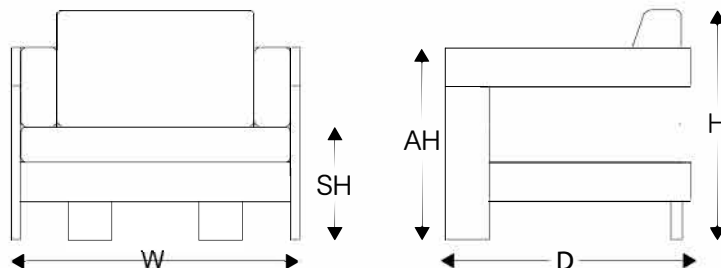

Moorea Open Back Lounge Chair

Poltrona Aberta Moorea | REF #: 5601A

Designer: **Luciano Mandelli**
Year: **2017**

Dimensions

W	D	H	AH	SH
39.25" 100 cm	33.50" 85 cm	31.50" 80 cm	26" 66 cm	16.50" 42 cm

Technical Specifications

Indoor and Outdoor usage

- Frame: Solid Eucalyptus Wood
- Cushions: Seat and Back pillow included
D-28PU Foam and acrylic fabrics
Fabric qty: 6.6yds
- Stacking: not possible

Available Colors

All TIDELLI products are tailor made to order.
You can customize it anyway the project.

- Frame: 02 colors available
- Cushions: +82 colors available

Visit the website www.tidelli.com/materials
to see all the color options

Shipping Info

- Units/Box: 01
- Gross Weight: 00lbs / 00kgs
- Box Dimensions: 00"x00"x00"H / 00x00x00H cm
- Volume: 00cbf / 00m³
- HTS: 000
- Freight Class: 000