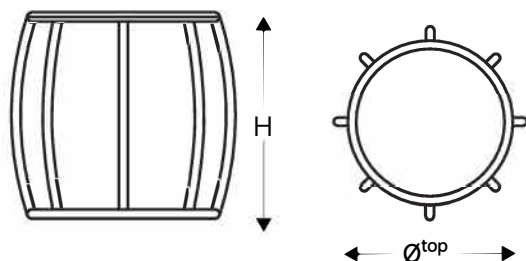

Nusa Dua Garden Seat

REF #: 2150

Designer: **Luciano Mandelli**
Year: **2015**

MEASUREMENTS

\varnothing^{top}	H
15.75" 40 cm	17.75" 45 cm

TECHNICAL SPECIFICATIONS

Outdoor usage

FRAME Powder Coated Aluminium

SHIPPING INFO

UNITS/BOX 01

GROSS WEIGHT 0lbs / 0kgs

BOX DIMENSIONS 17"x17"x20"H / 42x42x50H cm

VOLUME 3cbf / 0.09m³

HTS 9401.80.20.11

FREIGHT CLASS 125

RESOURCES