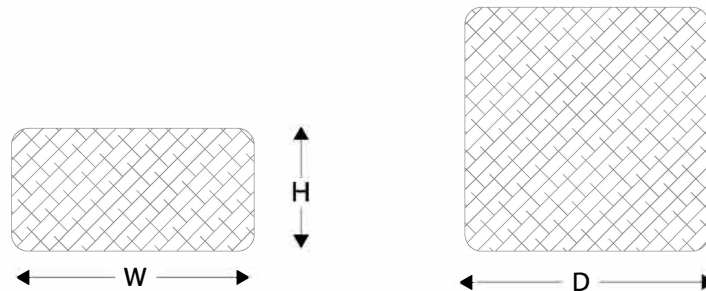

Obsession Coffee Table Square

Mesa de Centro Quadrada Obsession | REF #: 7113

Designer: **Kwangho Lee**
Year: **2018**

Dimensions

W	D	H
23.5" 60 cm	23.5" 60 cm	11.75" 30 cm

Technical Specifications

Indoor and Outdoor usage

- Frame: Powder Coated Aluminium
- Seat: Aluminum Woven in Polyester Nautical Rope

Available Colors

All TIDELLI products are tailor made to order. You can customize it anyway the project.

- Frame: +38 colors available
 - Seat: +57 colors available in Polyester Nautical Rope
- Visit the website www.tidelli.com/materials to see all the color options