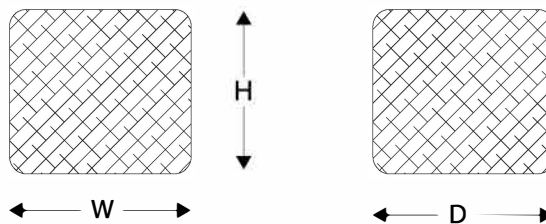

## Dimensions

W	D	H
17.75" 45 cm	17.75" 45 cm	15.75" 40 cm

## Technical Specifications

Indoor and Outdoor usage

- Frame: Powder Coated Aluminium
- Seat: Aluminum Woven in Polyester Nautical Rope