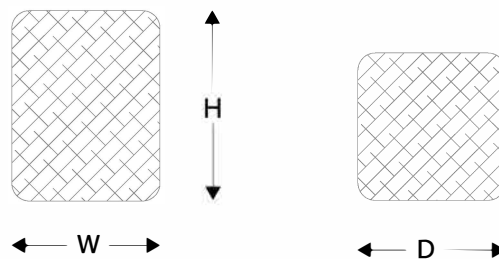

Dimensions

W	D	H
13.75" 35 cm	13.75" 35 cm	17.75" 45 cm

Technical Specifications

Indoor and Outdoor usage

- Frame: Powder Coated Aluminium
- Seat: Aluminum Woven in Polyester Nautical Rope

Available Colors