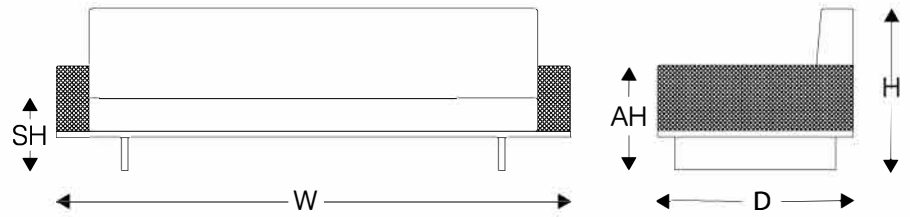

OSLO Arm Sofa

Sofá com Braços em Corda Oslo | REF #: 2234C

Designer: **Luciano Mandelli**

Year: **2016**

Dimensions

W	D	H	AH	SH
98.5"	35.5"	29.25"	26"	16.5"
250 cm	90 cm	74 cm	66 cm	42 cm

Technical Specifications