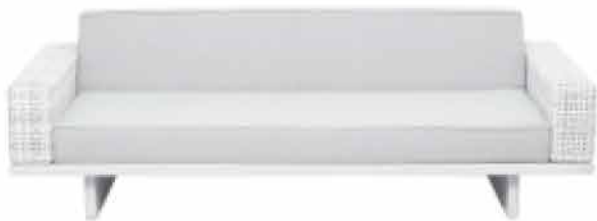

OSLO Arm Sofa Compact

Sofá com Braços em Corda Oslo | REF #: 2232C

Designer: **Luciano Mandelli**
Year: **2016**

Dimensions

W	D	H	AH	SH	
78.75"	35.5"	29.25"	26"	16.5"	
200 cm	90 cm	74 cm	66 cm	42 cm	

Technical Specifications

Indoor and Outdoor usage

- Frame: Powder Coated Aluminium
- Seat/Back: Cushions
- Armrest: Woven in Polyester Nautical Rope
- Cushions: Seat and Back pillow included
D-28PU Foam and acrylic fabrics
Fabric qty: 0yds (seat 00 yds / pillow 00yds)
- Stacking: not possible

OSLO Arm Sofa

Sofá com Braços em Corda Oslo | REF #: 2234C

Designer: **Luciano Mandelli**

Year: **2016**

Dimensions

W	D	H	AH	SH
98.5"	35.5"	29.25"	26"	16.5"
250 cm	90 cm	74 cm	66 cm	42 cm

Technical Specifications