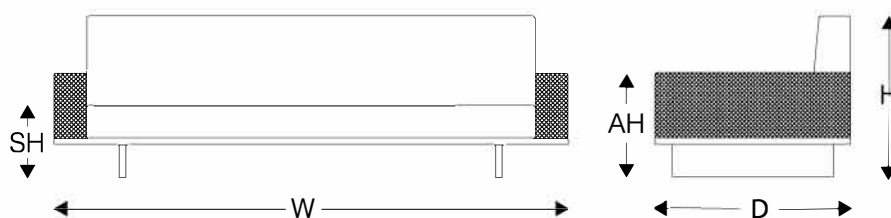

OSLO Arm Sofa Compact

Sofá com Braços em Corda Oslo | REF #: 2232C

Designer: **Luciano Mandelli**
Year: **2016**

Dimensions

W	D	H	AH	SH	
78.75"	35.5"	29.25"	26"	16.5"	
200 cm	90 cm	74 cm	66 cm	42 cm	

Technical Specifications

Indoor and Outdoor usage

- Frame: Powder Coated Aluminium
- Seat/Back: Cushions
- Armrest: Woven in Polyester Nautical Rope
- Cushions: Seat and Back pillow included
D-28PU Foam and acrylic fabrics
Fabric qty: 0yds (seat 00 yds / pillow 00yds)
- Stacking: not possible

OSLO Arm Sofa

Sofá com Braços em Corda Oslo | REF #: 2234C

Designer: **Luciano Mandelli**

Year: **2016**

Dimensions

W	D	H	AH	SH
98.5"	35.5"	29.25"	26"	16.5"
250 cm	90 cm	74 cm	66 cm	42 cm

Technical Specifications