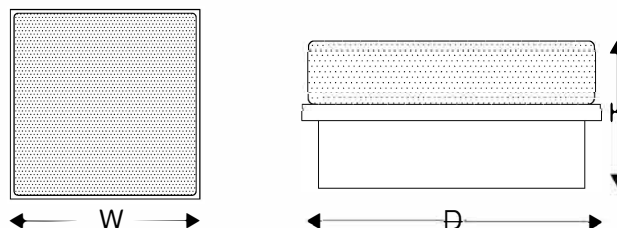

Dimensions

W	D	H
35.5"	35.5"	16.25"
90 cm	90 cm	41 cm

Technical Specifications

Indoor and Outdoor usage

- Frame: Solid Eucalyptus Wood
- Cushions: Seat pillow included
D-28PU Foam and acrylic fabrics
Fabric qty: 0yds (seat 00 yds / pillow 00yds)
- Stacking: not possible