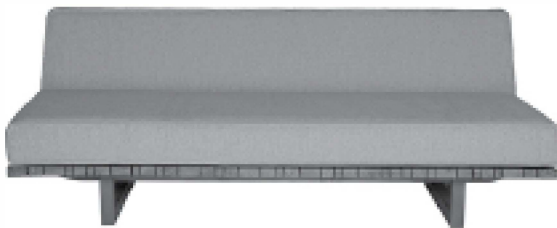

- Frame: Solid Eucalyptus Wood
- Cushions: Seat and Back pillow included
D-28PU Foam and acrylic fabrics
Fabric qty: 0yds (seat 00 yds / pillow 00yds)
- Stacking: not possible

Available Colors

All TIDELLI products are tailor made to order.
You can customize it anyway the project.

- Frame: 02 colors available in Solid Eucalyptus Wood
- Seat and Back : + 82 colors available

Visit the website www.tidelli.com/materials
to see all the color options

Shipping Info

- Units/Box: 01
- Gross Weight: 00lbs / 00kgs
- Box Dimensions: 00"x00"x00"H / 00x00x00H cm
- Volume: 00cbf / 00m³
- HTS: 000
- Freight Class: 000

OSLO Sofa Compact

Sofá sem Braços Oslo | REF #: 2234

Designer: **Luciano Mandelli**
Year: **2016**

Dimensions

W	D	H	SH
98.5"	35.5"	29.25"	16.5"
250 cm	90 cm	74 cm	42 cm

Technical Specifications

Indoor and Outdoor usage