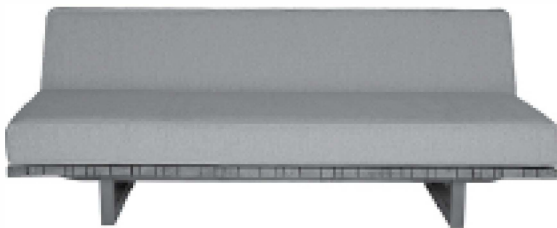

OSLO Sofa Compact

Sofá sem Braços Oslo | REF #: 2232

Designer: **Luciano Mandelli**
Year: **2016**

Dimensions

W	D	H	SH
78.75" 200 cm	35.5" 90 cm	29.25" 74 cm	16.5" 42 cm

Technical Specifications

Indoor and Outdoor usage

- Frame: Solid Eucalyptus Wood
- Cushions: Seat and Back pillow included
D-28PU Foam and acrylic fabrics
Fabric qty: 0yds (seat 00 yds / pillow 00yds)
- Stacking: not possible

Available Colors

All TIDELLI products are tailor made to order.
You can customize it anyway the project.

- Frame: 02 colors available in Solid Eucalyptus Wood
- Seat and Back : + 82 colors available

Visit the website www.tidelli.com/materials
to see all the color options

Shipping Info

- Units/Box: 01
- Gross Weight: 00lbs / 00kgs
- Box Dimensions: 00"x00"x00"H / 00x00x00H cm
- Volume: 00cbf / 00m³
- HTS: 000
- Freight Class: 000

OSLO Sofa Compact

Sofá sem Braços Oslo | REF #: 2234

Designer: **Luciano Mandelli**
Year: **2016**

Dimensions

W	D	H	SH
98.5"	35.5"	29.25"	16.5"
250 cm	90 cm	74 cm	42 cm

Technical Specifications

Indoor and Outdoor usage