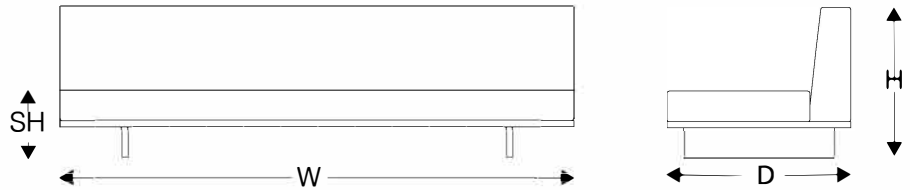

OSLO Sofa Compact

Sofá sem Braços Oslo | REF #: 2234

Designer: **Luciano Mandelli**
Year: **2016**

Dimensions

W	D	H	SH
98.5"	35.5"	29.25"	16.5"
250 cm	90 cm	74 cm	42 cm

Technical Specifications

Indoor and Outdoor usage