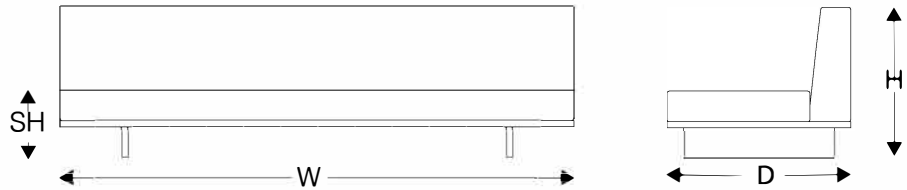

OSLO Sofa Compact

Sofá sem Braços Oslo | REF #: 2232

Designer: **Luciano Mandelli**
Year: **2016**

Dimensions

W	D	H	SH
78.75" 200 cm	35.5" 90 cm	29.25" 74 cm	16.5" 42 cm

Technical Specifications

Indoor and Outdoor usage

OSLO Sofa Compact

Sofá sem Braços Oslo | REF #: 2234

Designer: **Luciano Mandelli**
Year: **2016**

Dimensions

W	D	H	SH
98.5"	35.5"	29.25"	16.5"
250 cm	90 cm	74 cm	42 cm

Technical Specifications

Indoor and Outdoor usage