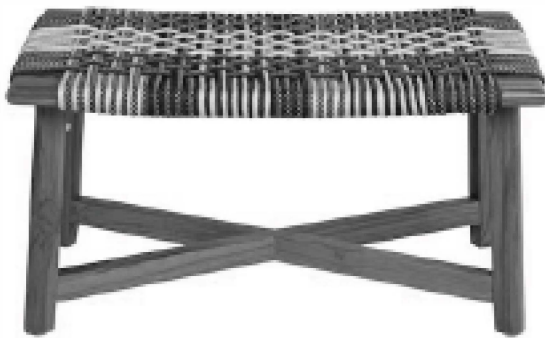

Dimensions

W	D	H
28.25" 72 cm	17.75" 45 cm	15" 38 cm

Technical Specifications

Indoor and Outdoor usage

- Frame: Solid Eucalyptus Wood
- Seat: Woven in:
Polyester Nautical Rope - REF #2210
- Stacking: Not Possible

Available Colors

All TIDELLI products are tailor made to order.
You can customize it anyway the project.

- Frame: 02 colors available in Solid Eucalyptus Wood
- Seat: + 57 colors available in Polyester Nautical Rope