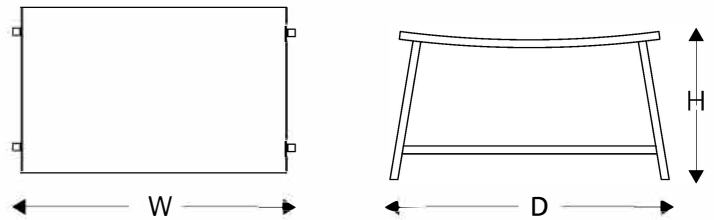

Dimensions

W	D	H
28.25" 72 cm	17.75" 45 cm	15" 38 cm

Technical Specifications

Indoor and Outdoor usage

- Frame: Solid Eucalyptus Wood
- Seat: Woven in:
Polyester Nautical Rope - REF #2210
- Stacking: Not Possible

Visit the website www.tidelli.com/materials
to see all the color options

Shipping Info

- Units/Box: 01
- Gross Weight: 00lbs / 00kgs
- Box Dimensions: 00"x00"x00"H / 00x00x00H cm
- Volume: 00cbf / 00m³
- HTS: 000
- Freight Class: 000