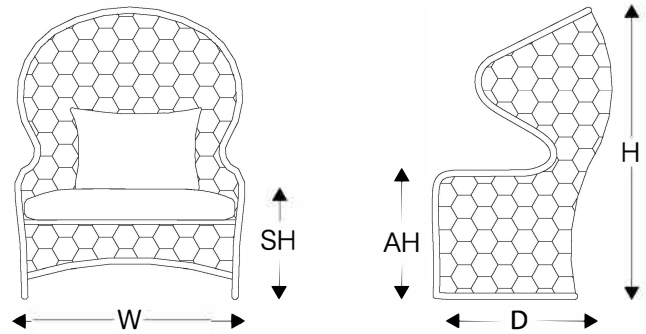

Painho Club Lounge Chair / Poltrona Estar Painho

REF #: 4811

Designer: **Rosenbaum e o Fetiche**
Year: **2016**

Dimensions

Up to 2 rope color options

W	D	H	AH	SH	Weight
39" 99 cm	26.75" 68 cm	51.5" 131 cm	22.75" 58 cm	17.75" 45 cm	32 lbs 14,3 kg

Technical Specifications

Indoor and Outdoor usage

- Frame: Powder Coated Aluminium
- Seat/Back: Aluminium Woven in Polyester Nautical Rope
- Cushions: Seat/Back included
D-28PU Foam and acrylic fabrics
Fabric qty: 1.7yds (seat 1.0yds / pillow 0.7yds)
- Stacking: not possible