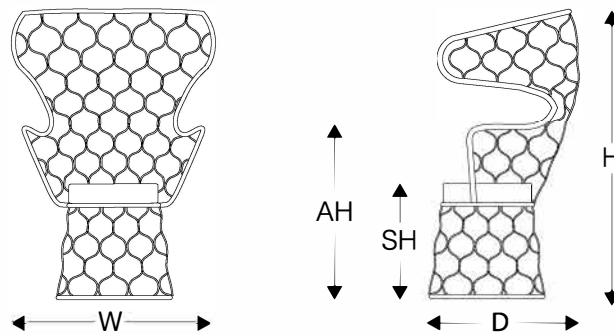

Painho Lounge Chair / Poltrona Painho

REF #: 4801

Designer: **Rosenbaum e o Fetiche**
Year: **2016**

Up to 2 rope color options

Dimensions

W	D	H	AH	SH	Weight
38.5"	32.25"	52.75"	26.75"	19"	35 lbs
98 cm	82 cm	134 cm	68 cm	47 cm	16 kg

Technical Specifications

Indoor and Outdoor usage

- Frame: Powder Coated Aluminium
- Seat/Back: Aluminum Woven in Polyester Nautical Rope
- Cushions: Seat included
D-28PU Foam and acrylic fabrics
Fabric qty: 1.1yds
- Stacking: not possible