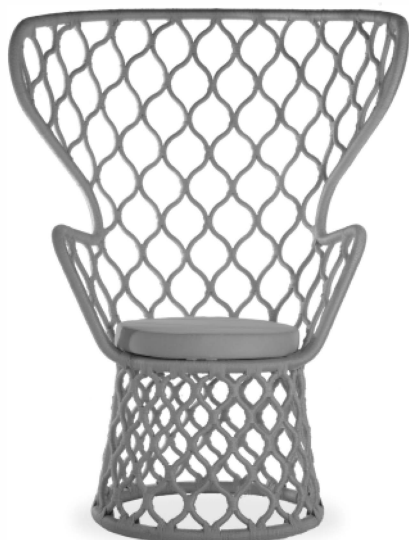

Shipping Info

- Units/Box: 01
- Gross Weight: 38lbs / 17kgs
- Box Dimensions: 42"x30"x56"H / 105x75x140H cm
- Volume: 39cbf / 1,1m³
- HTS: 9001.80.20.11
- Freight Class: 400

BRASIL
+55 71 3311-3350
comercial@tidelli.com.br

USA
+1 714 825 0054
sales@tidelli.com

To learn more about TIDELLI, our Collections and Warranty policy, please visit www.tidelli.com

Tidelli
OUTDOOR LIVING