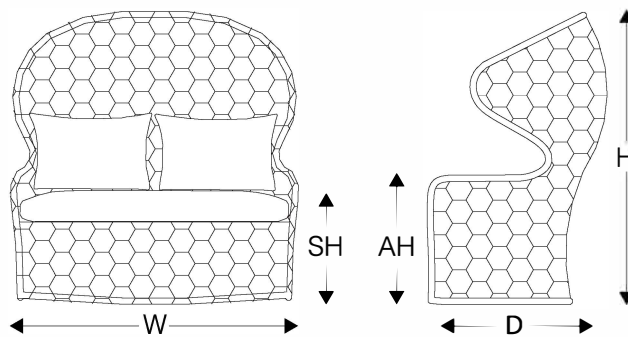

# Painho Loveseat / Namoradeira Painho

REF #: 4822

Designer: **Rosenbaum e o Fetiche**  
Year: **2017**

## Dimensions

Up to 2 rope color options

W	D	H	AH	SH	Weight
54.25" 138 cm	28.25" 72 cm	52.75" 134 cm	22.75" 58 cm	17.75" 45 cm	47 lbs 21,3 kg

## Technical Specifications

Indoor and Outdoor usage

- Frame: Powder Coated Aluminium
- Seat/Back: Aluminium Woven in Polyester Nautical Rope
- Cushions: Seat/Back included  
D-28PU Foam and acrylic fabrics  
Fabric qty: 3.3yds (seat 1.7yds / pillow 1.6yds)
- Stacking: not possible