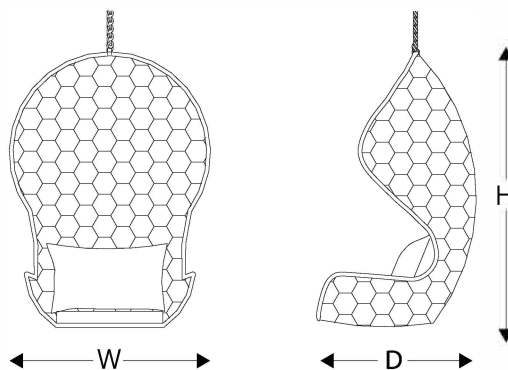

Up to 2 rope color options

## Dimensions

W	D	H	Weight
39" 99 cm	25.25" 64 cm	52.75" 135cm	32 lbs 14,6 kg

## Technical Specifications

Indoor and Outdoor usage

- Frame: Powder Coated Aluminium
- Seat/Back: Aluminium Woven in Polyester Nautical Rope
- Cushions: Seat/Back included  
D-28PU Foam and acrylic fabrics  
Fabric qty: 1.7yds (seat 1.0yds / pillow 0.7yds)
- Stacking: not possible

## Shipping Info

- Units/Box: 01
- Gross Weight: 40lbs / 18kgs
- Box Dimensions: 42"x29"x57"H / 107x73x143H cm
- Volume: 39cbf / 1.1m<sup>3</sup>
- HTS: 9401.80.20.11
- Freight Class: 300

BRASIL

+55 71 3311-3350