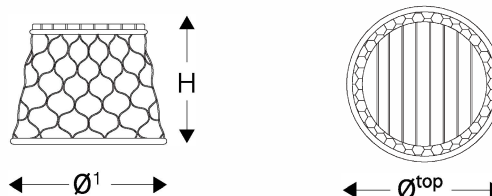

Dimensions

| Ø¹ | Ø ^{top} | H | Weight |
|-----------------|------------------|----------------|------------------|
| 21.75" 55 cm | 18" 44 cm | 16.5" 42 cm | 14 lbs 6,5 kg |

Technical Specifications

Indoor and Outdoor usage

- Frame: Powder Coated Aluminium
- Finishing: Aluminum Woven in Polyester Nautical Rope
- Top: Solid Eucalyptus Wood
- Stacking: not possible

Available Colors

All TIDELLI products are tailor made to order. You can customize it anyway the project.

- Frame: 38 colors available
- Finishing: 57 colors available
- Top: 2 colors available

Visit the website www.tidelli.com/materials to see all the color options

Shipping Info

- Units/Box: 01
- Gross Weight: 25lbs / 11kgs
- Box Dimensions: 25"x25"x18"H / 57x57x45H cm
- Volume: 5.3cbf / 0.15m³
- HTS: 9401.80.20.11
- Freight Class: 250