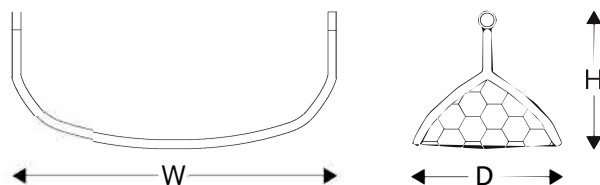

Dimensions

W	D	H	Weight
26" 66 cm	12.25" 31 cm	11.75" 30 cm	7 lbs 3,2 kg

Kit includes strings (32 feet) with 2 stainless steel carabiners .

Up to 2 rope color options

Technical Specifications

Indoor and Outdoor usage

- Frame: 38 colors available
- Seat: 57 colors available

Visit the website www.tidelli.com/materials to see all the color options

Shipping Info

- Units/Box: 01
- Gross Weight: 10lbs / 4.250kgs
- Box Dimensions: 27"x14"x13"H / 69x34x33H cm
- Volume: 3cbf / 0.08m³
- HTS: 9401.80.20.11
- Freight Class: 250