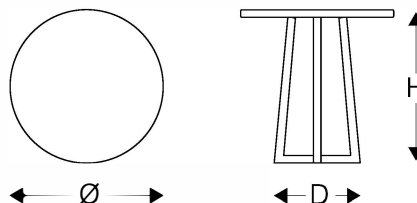

Pyramid Side Table Round

Mesa Lateral Alta Redonda Pirâmide | REF #: 6123

Designer: **Luciano Mandelli**

Year: **2016**

Dimensions

\emptyset	D	H
27.5" 70cm	00" 00 cm	23.5" 60 cm

Technical Specifications

Indoor and Outdoor usage