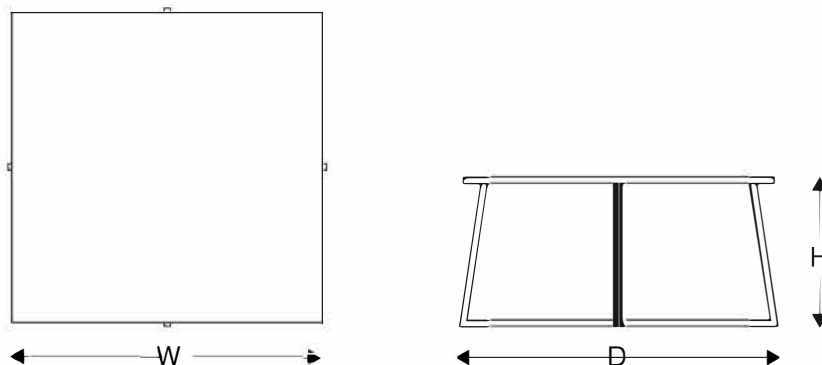

Year: **2016**

Dimensions

W	D	H
59"	59"	28.25"
150 cm	150cm	72 cm

Technical Specifications

Indoor and Outdoor usage

- Frame: Powder Coated Aluminium
- Top: Granite - REF:#6109G
Solid Eucalyptus Wood - REF:#6109M
- Stacking: not possible