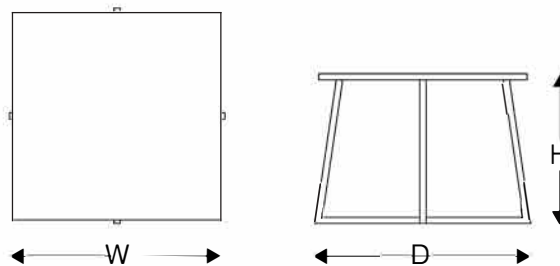

Pyramid Table Square Compact

Mesa Jantar Quadrada Pirâmide | REF #: 6105

Designer: **Luciano Mandelli**
Year: **2016**

Dimensions

W	D	H	
39.25" 100 cm	39.25" 100cm	28.25" 72 cm	

Technical Specifications

Indoor and Outdoor usage

Year: **2016**

Dimensions

W	D	H
59"	59"	28.25"
150 cm	150cm	72 cm

Technical Specifications

Indoor and Outdoor usage

- Frame: Powder Coated Aluminium
- Top: Granite - REF:#6109G
Solid Eucalyptus Wood - REF:#6109M
- Stacking: not possible