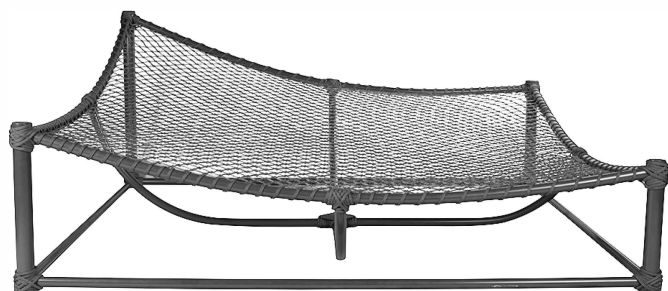

Sailor Chaise / Chaise Veleiro

REF #: 7088

Designer: **Luciano Mandelli**

Year: **2016**

Dimensions

W	D	H ¹	H ²	Weight
70.75" 180 cm	70.75" 180 cm	32.75" 83 cm	17" 44 cm	30 lbs 13,4 kg

Technical Specifications

Indoor and Outdoor usage

- Frame: Powder Coated Aluminium
- Seat: Woven in Polyester Nautical Rope
- Cushions: not included
- Stacking: not possible

Available Colors

All TIDELLI products are tailor made to order. You can customize it anyway the project.

- Frame: 38 colors available
- Seat: 57 colors available
- Cushions: 82 colors available

Visit the website www.tidelli.com/materials to see all the color options

Cushions sold separately.

Shipping Info

- Units/Box: 01
- Gross Weight: 30,8lbs / 14,0kgs
- Box Dimensions: 72,8"x72,8"x34,6"H / 185x185x88H cm
- Volume: 106cbf / 3,0m³
- HTS: 9401.80.20.11
- Freight Class: 400