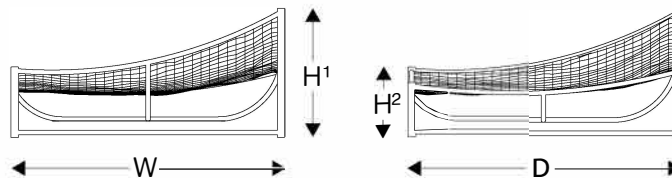

Sailor Chaise / Chaise Veleiro

REF #: 7088

Designer: **Luciano Mandelli**

Year: **2016**

Dimensions

W	D	H ¹	H ²	Weight
70.75" 180 cm	70.75" 180 cm	32.75" 83 cm	17" 44 cm	30 lbs 13,4 kg

Technical Specifications

Indoor and Outdoor usage

- Frame: Powder Coated Aluminium
- Seat: Woven in Polyester Nautical Rope
- Cushions: not included
- Stacking: not possible

Available Colors

All TIDELLI products are tailor made to order. You can customize it anyway the project.

- Frame: 38 colors available
- Seat: 57 colors available
- Cushions: 82 colors available

Visit the website www.tidelli.com/materials to see all the color options

Cushions sold separately.

Shipping Info

- Units/Box: 01
- Gross Weight: 30,8lbs / 14,0kgs
- Box Dimensions: 72,8"x72,8"x34,6"H / 185x185x88H cm
- Volume: 106cbf / 3,0m³
- HTS: 9401.80.20.11
- Freight Class: 400