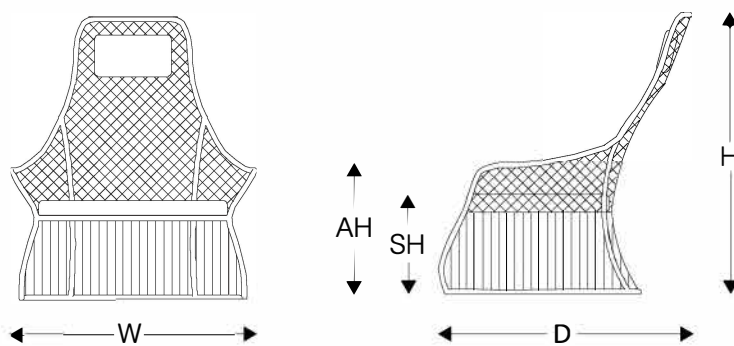

Sailor Armchair / Poltrona Veleiro

REF #: 7001

Designer: **Luciano Mandelli**
Year: **2016**

Ottoman sold separately.

Dimensions

W	D	H	AH	SH	Weight
36.25" 92 cm	39.25" 100 cm	43.25" 110 cm	19" 48 cm	14.5" 37 cm	13.0 lbs 5.9 kg

Technical Specifications

Indoor and Outdoor usage

- Frame: Powder Coated Aluminium
- Seat/Back: Woven in Polyester Nautical Rope
- Cushions: Seat and Back pillow included
D-28PU Foam and acrylic fabrics
Fabric qty: 1.6yds (seat 0.98 yds / pillow 0.62yds)
- Stacking: not possible