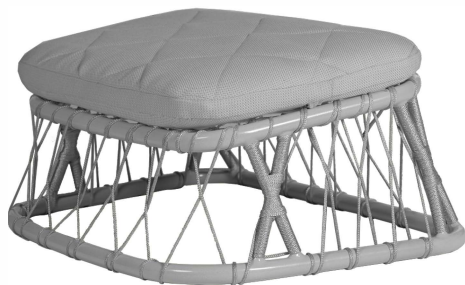

# Sailor Ottoman / Puff Veleiro

REF #: 7014

Designer: **Luciano Mandelli**  
Year: **2016**

## Dimensions

W	D	H	Weight
27.5" 70 cm	20.75" 53 cm	11.75" 30 cm	6.2 lbs 2.8kg

## Technical Specifications

Indoor and Outdoor usage

- Frame: Powder Coated Aluminium
- Seat: Woven in Polyester Nautical Rope
- Cushions: Seat included  
D-28PU Foam and acrylic fabrics  
Fabric qty: 1.1yds
- Stacking: not possible