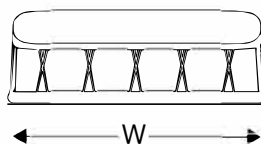

## Dimensions

W	D	H	Weight
27.5" 70 cm	20.75" 53 cm	11.75" 30 cm	6.2 lbs 2.8kg

## Technical Specifications

Indoor and Outdoor usage

- Frame: Powder Coated Aluminium
- Seat: Woven in Polyester Nautical Rope
- Cushions: Seat included  
D-28PU Foam and acrylic fabrics  
Fabric qty: 1.1yds
- Stacking: not possible

## Shipping Info

- Units/Box: 01
- Gross Weight: 8lbs / 3.7kgs
- Box Dimensions: 30"x22"x14"H / 74x55x34H cm
- Volume: 5cbf / 0.14m<sup>3</sup>
- HTS: 9401.80.20.11
- Freight Class: 300

Armchair sold separately.