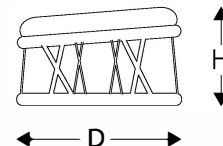

## Dimensions

W	D	H	Weight
27.5" 70 cm	20.75" 53 cm	11.75" 30 cm	6.2 lbs 2.8kg

## Shipping Info

- Units/Box: 01
- Gross Weight: 8lbs / 3.7kgs
- Box Dimensions: 30"x22"x14"H / 74x55x34H cm
- Volume: 5cbf / 0.14m<sup>3</sup>
- HTS: 9401.80.20.11
- Freight Class: 300

Armchair sold separately.