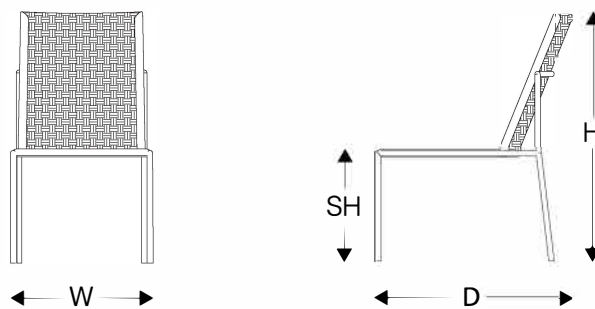

Painho Salvador Chair / Cadeira Painho

REF #: 4907

Designer: **Rosenbaum e o Fetiche**
Year: **2016**

Dimensions

W	D	H	SH	Weight
20.75" 53 cm	26" 66 cm	36.5" 93 cm	19" 47 cm	16 lbs 7,2 kg

Technical Specifications

Indoor and Outdoor usage

- Frame: Powder Coated Aluminium
- Seat/Back: Woven in Polyester Nautical Rope
- Stacking: not possible

Available Colors

All TIDELLI products are tailor made to order. You can customize it anyway the project.

- Frame: 38 colors available
- Seat/Back: 57 colors available

Visit the website www.tidelli.com/materials to see all the color options

Shipping Info

- Units/Box: 01
- Gross Weight: 20lbs / 9,1kgs
- Box Dimensions: 22"x26"x38"H / 56x67x96H cm
- Volume: 13cbf / 0,36m³
- HTS: 9401.79.00.11
- Freight Class: 300