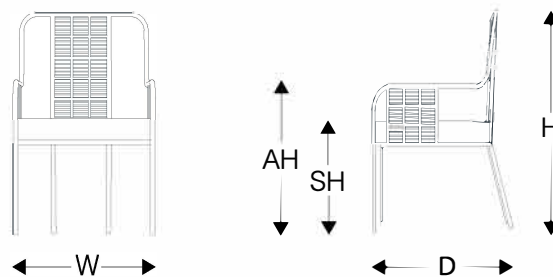

# Sedona Armchair / Cadeira com Braço Sedona

REF #: 5207

Designer: **Tatiana Mandelli**  
Year: **2017**

## Dimensions

Up to 2 rope color options

W	D	H	AH	SH	Weight
22"	23.5"	34.25"	25"	18"	11 lbs
56 cm	60 cm	87 cm	63 cm	46 cm	5.0 kg

## Technical Specifications

Indoor and Outdoor usage

- Frame: Powder Coated Aluminium
- Arm/Back: Aluminium Woven in Polyester Nautical Rope
- Cushions: Seat included  
D-28PU Foam and acrylic fabrics  
Fabric qty: 1.1yds
- Stacking: Not Possible