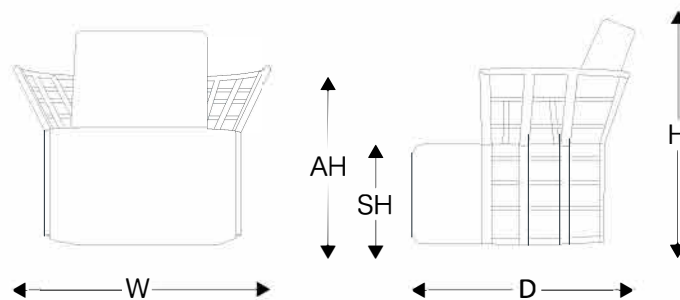

Sedona Lounge Chair / Poltrona Sedona

REF #: 5201

Designer: **Tatiana Mandelli**
Year: **2017**

Dimensions

| W | D | H | AH | SH | Weight |
|-----------------|-----------------|----------------|-----------------|--------------|-------------------|
| 35.75" 91 cm | 32.25" 82 cm | 31.5" 80 cm | 24.75" 63 cm | 16" 40 cm | 26 lbs 13.4 kg |

Up to 2 rope color options

Technical Specifications

Indoor and Outdoor usage

- Frame: Powder Coated Aluminium
- Arm/Back: Aluminium Woven in Polyester Nautical Rope
- Cushions: Seat/Back included
D-28PU Foam and acrylic fabrics
Fabric qty: 3.3yds (seat 2.2yds / pillow 1.1yds)
- Stacking: Not Possible

Visit the website www.tidelli.com/materials to see all the color options

Shipping Info

- Units/Box: 01
- Gross Weight: 34lbs / 15.6kgs
- Box Dimensions: 36"x33"x32"H / 92x84x82H cm
- Volume: 22cbf / 0.6m³
- HTS: 9401.80.20.11
- Freight Class: 300