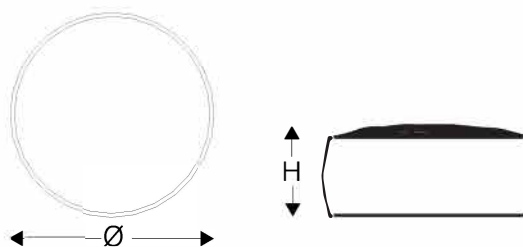

Dimensions

Ø	H
19.75" 50 cm	15.75" 40 cm

Technical Specifications

Indoor and Outdoor usage

- Frame: Aluminium and Solid Eucalyptus Wood
- Seat/Back: D-28PU Foam and acrylic fabrics
Fabric qty: 2.7yds
- Stacking: Not Possible

Shipping Info

- Units/Box: 01
- Gross Weight: 00lbs / 00kgs
- Box Dimensions: 00"00"x00"H / 00x00x00H cm
- Volume: 00cbf / 00m³
- HTS: 000
- Freight Class: 000

Dimensions

Ø	H
39.25" 100 cm	15.75" 40 cm

Technical Specifications