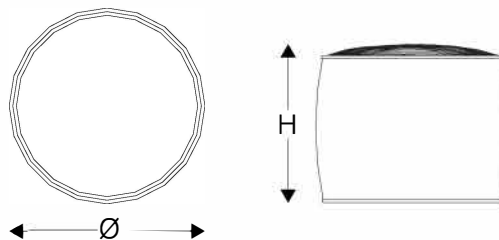

Dimensions

Ø	H
19.75" 50 cm	15.75" 40 cm

Technical Specifications

Indoor and Outdoor usage

- Frame: Aluminium and Solid Eucalyptus Wood
- Seat/Back: D-28PU Foam and acrylic fabrics
Fabric qty: 2.7yds
- Stacking: Not Possible

Shipping Info

- Units/Box: 01
- Gross Weight: 00lbs / 00kgs
- Box Dimensions: 00"00"x00"H / 00x00x00H cm
- Volume: 00cbf / 00m³
- HTS: 000
- Freight Class: 000

Dimensions

Ø	H
39.25" 100 cm	15.75" 40 cm

Technical Specifications