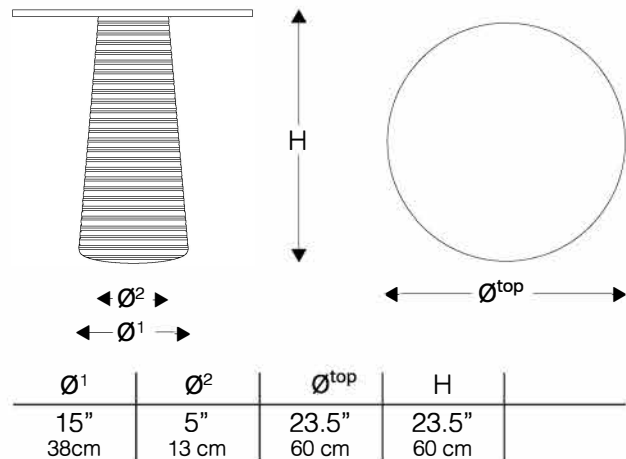

Spool Auxiliar Table

Mesa Auxiliar Spool | REF #: 5933

Designer: **Luciano Mandelli**
Year: **2017**

Dimensions

Technical Specifications

Indoor and Outdoor usage

- Frame: Powder Coated Aluminium
- Finishing: Aluminum Woven in Polyester Nautical Rope
- Top: Solid Eucalyptus Wood REF#: 5933M
Granite REF#: 5933G
- Stacking: not possible

Spool Auxiliar Table Full

Mesa Auxiliar Spool | REF #: 5934

Designer: **Luciano Mandelli**
Year: **2017**

Dimensions

Ø¹	Ø²	Ø ^{top}	H
15" 38cm	5" 13 cm	27.5" 70 cm	23.5" 60 cm

Technical Specifications

Indoor and Outdoor usage