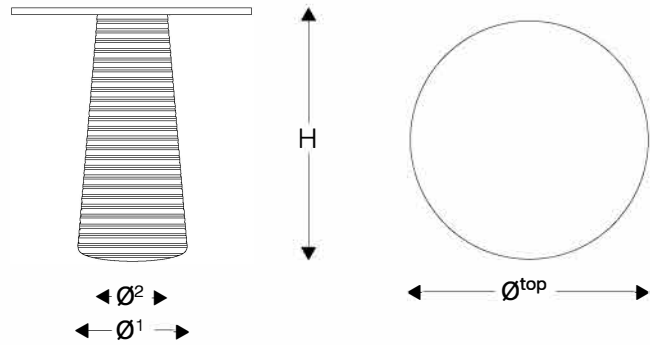

Spool Auxiliar Table Full

Mesa Auxiliar Spool | REF #: 5934

Designer: **Luciano Mandelli**
Year: **2017**

Dimensions

Ø¹	Ø²	Ø ^{top}	H
15" 38cm	5" 13 cm	27.5" 70 cm	23.5" 60 cm

Technical Specifications

Indoor and Outdoor usage