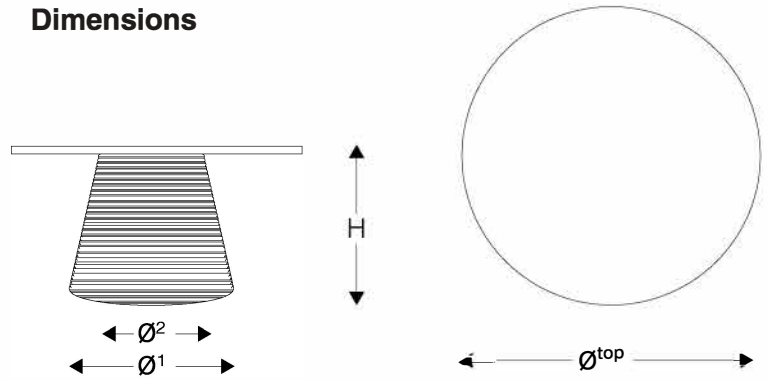

Spool Table Full

Designer: **Luciano Mandelli**
Year: **2017**

Mesa de Jantar Spool | REF #: 5904

Dimensions

Ø ¹	Ø ²	Ø ^{top}	H
19.75" 50 cm	13" 33 cm	55" 140 cm	28.25" 72 cm

Technical Specifications

Indoor and Outdoor usage