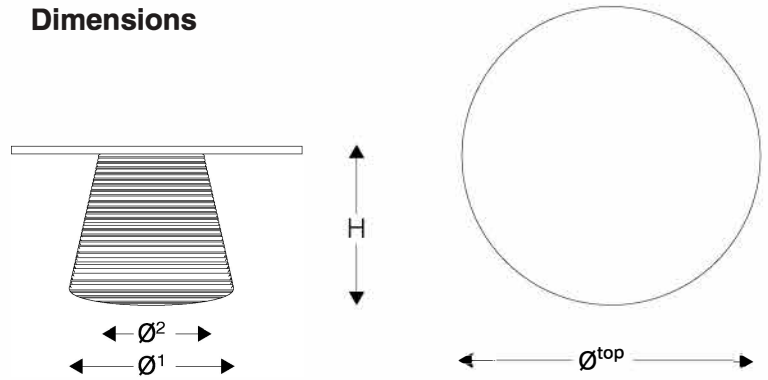

Mesa de Jantar Spool | REF #: 5905

Dimensions

\varnothing^1	\varnothing^2	\varnothing^{top}	H
23.5" 60 cm	17.25" 44 cm	63" 160 cm	28.25" 72 cm

Technical Specifications

Indoor and Outdoor usage

- Frame: Powder Coated Aluminium
- Finishing: Aluminum Woven in Polyester Nautical Rope
- Top: Solid Eucalyptus Wood REF#: 5905M
Granite REF#: 5905G
- Stacking: not possible