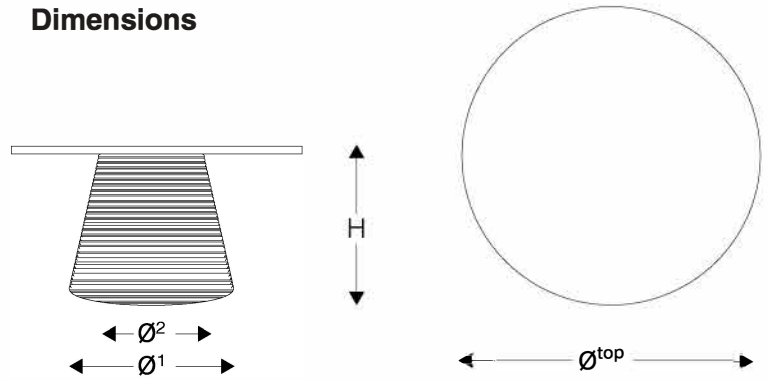

Spool Table Extra Large

Designer: **Luciano Mandelli**
Year: **2017**

Mesa de Jantar Spool | REF #: 5909

Dimensions

$\varnothing^1$	$\varnothing^2$	$\varnothing^{\text{top}}$	H
23.5" 60 cm	17.25" 44 cm	70.75" 180 cm	28.25" 72 cm

Technical Specifications

Indoor and Outdoor usage

- Frame: Powder Coated Aluminium
- Finishing: Aluminum Woven in Polyester Nautical Rope
- Top: Solid Eucalyptus Wood REF#: 5909M
  Granite REF#: 5909G
- Stacking: not possible

Available Colors

All TIDELLI products are tailor made to order. You can customize it anyway the project.

- Frame: +32 colors available
- Finishing: +52 colors available
- Top: 02 colors available in Solid Eucalyptus Wood
  +03 colors available in Granite

Visit the website www.tidelli.com/materials to see all the color options

Shipping Info

- Units/Box: 00
- Gross Weight: 00lbs / 00kgs
- Box Dimensions: 00"x00"x00"H / 00x00x00H cm
- Volume: 00cbf / 00m³
- HTS: 0000
- Freight Class: 000