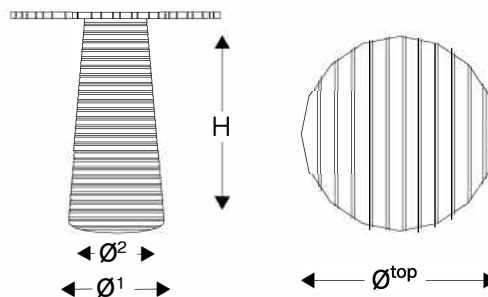

Dimensions

Ø¹	Ø²	Ø ^{top}	H
9.6" 24.5 cm	5" 13 cm	19.75" 50 cm	19.75" 50 cm

Technical Specifications

Indoor and Outdoor usage

- Frame: Powder Coated Aluminium
- Finishing: Aluminum Woven in Polyester Nautical Rope
- Top: Solid Eucalyptus Wood REF#: 5913M
Granite REF#: 5913G
- Stacking: not possible