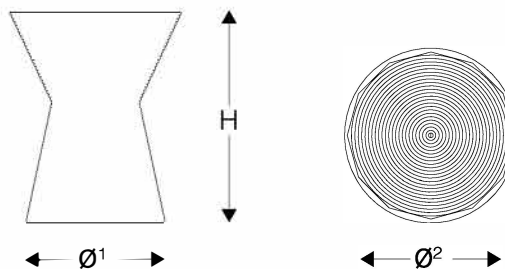

Dimensions

Ø¹	Ø²	H	Weight
13" 33 cm	15.75" 40 cm	18" 46 cm	11 lbs 4.8 kg

Technical Specifications

Indoor and Outdoor usage

- Frame: Powder Coated Aluminium
- Seat: D-28PU Foam woven in Polyester Nautical Rope
- Stacking: not possible

Up to 3 rope color options

Shipping Info

- Units/Box: 00
- Gross Weight: 00lbs / 00kgs
- Box Dimensions: 00"x00"x00"H / 00x00x00H cm
- Volume: 00cbf / 00m³
- HTS: 0000
- Freight Class: 000