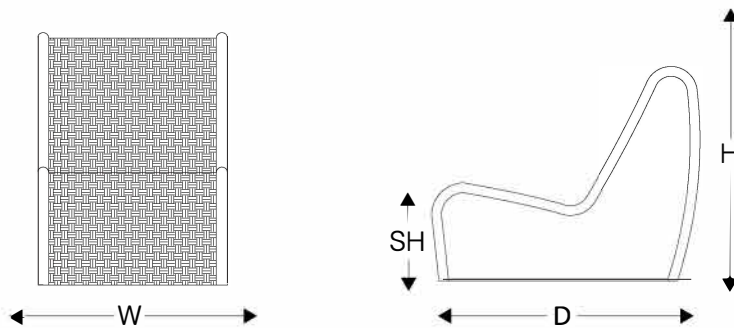

Sugar Loaf Armchair / Poltrona Veleiro

REF #: 3301

Designer: **Manuel Bandeira**
Year: **2016**

Dimensions

Up to 3 rope color options

W	D	H	SH	Weight
26.75" 68 cm	38.5" 98 cm	38.5" 98 cm	15.75" 40 cm	27 lbs 12,2 kg

- Frame: 38 colors available
- Seat/Back: 57 colors available

Visit the website www.tidelli.com/materials to see all the color options

Shipping Info

- Units/Box: 01
- Gross Weight: 34lbs / 15.3kgs
- Box Dimensions: 32"x39"x37"H / 81x99x92H cm
- Volume: 27cbf / 0.74m³
- HTS: 9401.79.00.11
- Freight Class: 300