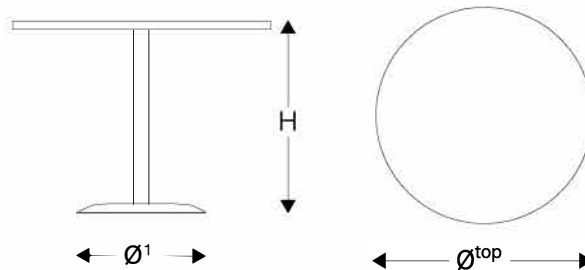

## Dimensions

Ø¹	Ø <sup>top</sup>	H	Weight
23" 59 cm	39.25" 100 cm	29.25" 74 cm	116 lbs 52.8 kg

Top with hole in the middle - REF#: 5003TSF  
The base of the tables replace the base of ombrelone,  
they have a fixing system with rods of Ø1.5"  
in the central tube

## Dimensions

$\varnothing^1$	$\varnothing^{\text{top}}$	H
23" 59 cm	47.25" 120 cm	29.25" 74 cm

Top with hole in the middle - REF#: 5002TSF  
The base of the tables replace the base of ombrelone,  
they have a fixing system with rods of Ø1.5"  
in the central tube