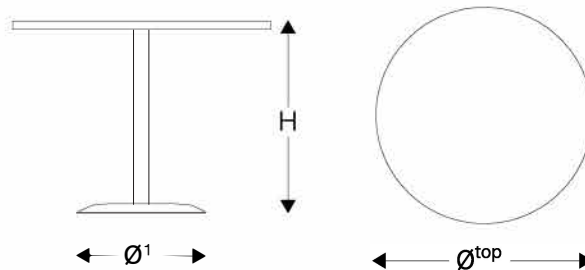

# Technicolor Table Ø39" / Mesa Technicolor Ø100cm

REF #: 5003TS

Designer: **Luciano Mandelli**  
Year: **2016**

## Dimensions

Ø¹	Ø <sup>top</sup>	H	Weight
23" 59 cm	39.25" 100 cm	29.25" 74 cm	116 lbs 52.8 kg

Top with hole in the middle - REF#: 5003TSF  
The base of the tables replace the base of ombrelone,  
they have a fixing system with rods of Ø1.5"  
in the central tube

### BOX FRAME

- Units/Box: 01
- Gross Weight: 99lbs / 44.8kgs
- Box Dimensions: 26"x26"x30"H / 65x65x75H cm
- Volume: 11cbf / 0.3m<sup>3</sup>

## Dimensions

$\varnothing^1$	$\varnothing^{\text{top}}$	H
23" 59 cm	47.25" 120 cm	29.25" 74 cm

Top with hole in the middle - REF#: 5002TSF  
The base of the tables replace the base of ombrelone,  
they have a fixing system with rods of Ø1.5"  
in the central tube