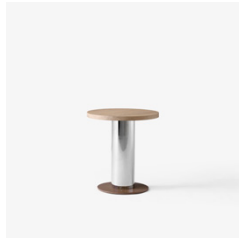

**White oiled oak
with chrome & clay**