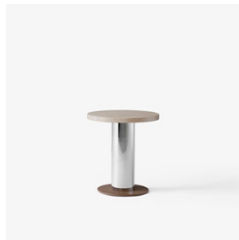

**Honed Travertine
with chrome & clay**