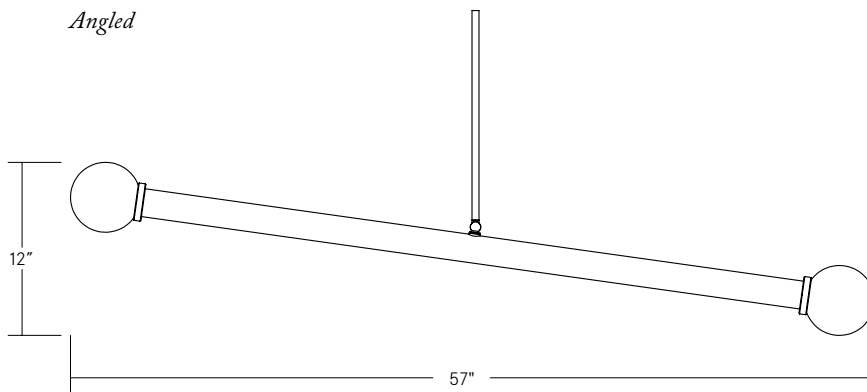

DIMENSIONS

36" x 5" x 9" H
 91cm x 13cm x 23cm H
 36" x 5" x 5" H
 91cm x 13cm x 13cm H

CANOPY

Ø 5" x .25" H

STEM

Standard 30" stem; can be cut to size on-site. Longer stems available upon request.

LEAD TIME

CUSTOMIZATION OPTIONS

Tube color
 Globe color
 Metal finish
 Tube length
 Tube arrangement and orientation

**Subject to Up-charge*

DIMENSIONS

49" x 5" x 11" H
 124cm x 13cm x 28cm H
 49" x 5" x 5" H
 124cm x 13cm x 13cm H

CUSTOMIZATION OPTIONS

Tube color
 Globe color
 Metal finish
 Tube length
 Tube arrangement and orientation

**Subject to Up-charge*

DIMENSIONS

57" x 5" x 12" H
 145cm x 13cm x 30cm H
 58" x 5" x 5" H
 147cm x 13cm x 13cm H

CANOPY

Ø 5" x .25" H

STEM

Standard 30" stem; can be cut to size on-site. Longer stems available upon request.

LEAD TIME

12-14 weeks

GLASS COLORS

Clear
 Charcoal Grey
 Opaque White
 Pink
 Amber
 Topaz Yellow
 Emerald Green