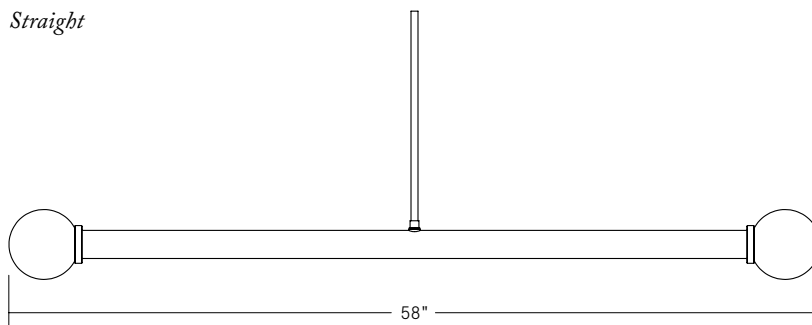

DIMENSIONS

36" x 5" x 9" H
 91cm x 13cm x 23cm H
 36" x 5" x 5" H
 91cm x 13cm x 13cm H

CANOPY

Ø 5" x .25" H

STEM

Standard 30" stem; can be cut to size on-site. Longer stems available upon request.

LEAD TIME

CANOPY

Ø 5" x .25" H

STEM

Standard 30" stem; can be cut to size on-site. Longer stems available upon request.

LEAD TIME

12-14 weeks

GLASS COLORS

Clear
 Charcoal Grey
 Opaque White
 Pink
 Amber
 Topaz Yellow
 Emerald Green

CUSTOMIZATION OPTIONS

Tube color
 Globe color
 Metal finish
 Tube length
 Tube arrangement and orientation

**Subject to Up-charge*

DIMENSIONS

57" x 5" x 12" H
 145cm x 13cm x 30cm H
 58" x 5" x 5" H
 147cm x 13cm x 13cm H