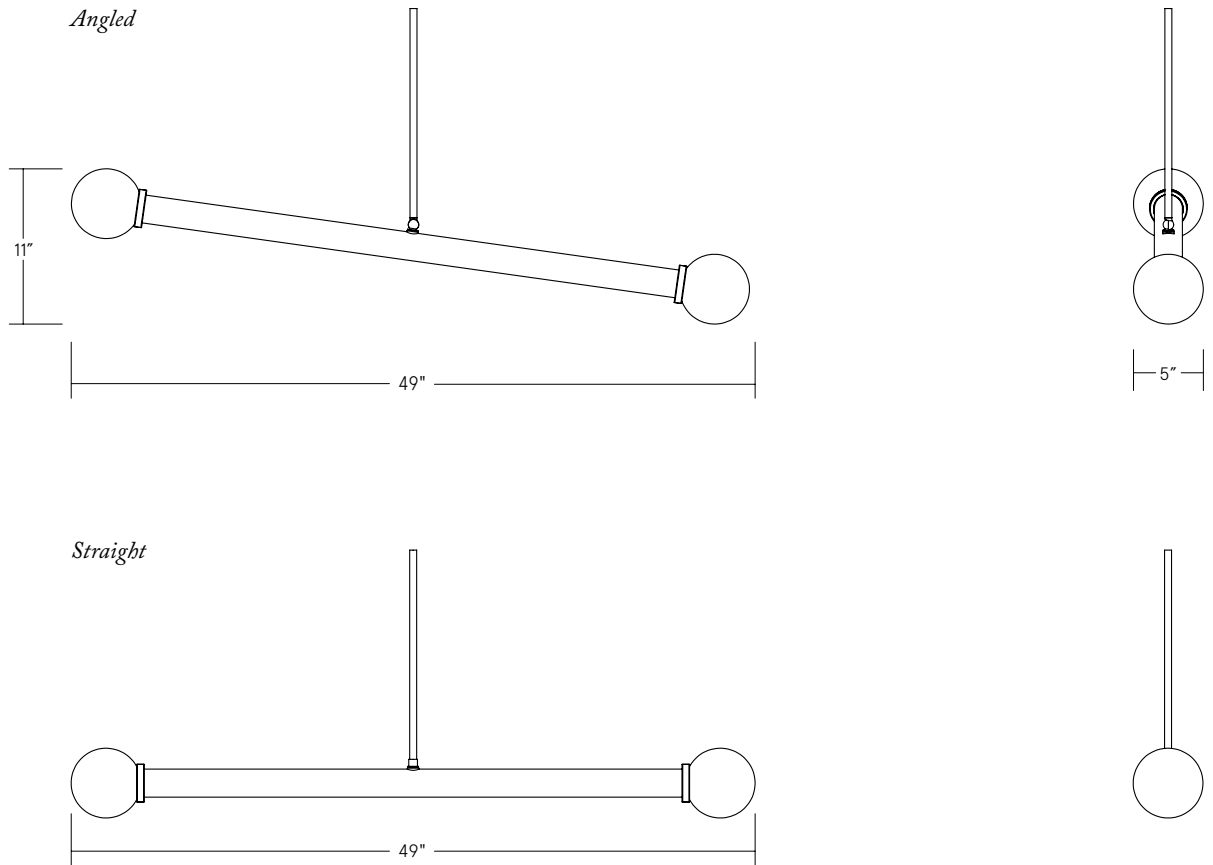

DIMENSIONS

36" x 5" x 9" H
 91cm x 13cm x 23cm H
 36" x 5" x 5" H
 91cm x 13cm x 13cm H

CANOPY

Ø 5" x .25" H

STEM

Standard 30" stem; can be cut to size on-site. Longer stems available upon request.

LEAD TIME

CUSTOMIZATION OPTIONS

Tube color
 Globe color
 Metal finish
 Tube length
 Tube arrangement and orientation

**Subject to Up-charge*

DIMENSIONS

49" x 5" x 11" H
 124cm x 13cm x 28cm H
 49" x 5" x 5" H
 124cm x 13cm x 13cm H

CUSTOMIZATION OPTIONS

Tube color
 Globe color
 Metal finish
 Tube length
 Tube arrangement and orientation

**Subject to Up-charge*

DIMENSIONS

57" x 5" x 12" H
 145cm x 13cm x 30cm H
 58" x 5" x 5" H
 147cm x 13cm x 13cm H

CANOPY

Ø 5" x .25" H

STEM

Standard 30" stem; can be cut to size on-site. Longer stems available upon request.

LEAD TIME

12-14 weeks

GLASS COLORS

Clear
 Charcoal Grey
 Opaque White
 Pink
 Amber
 Topaz Yellow
 Emerald Green