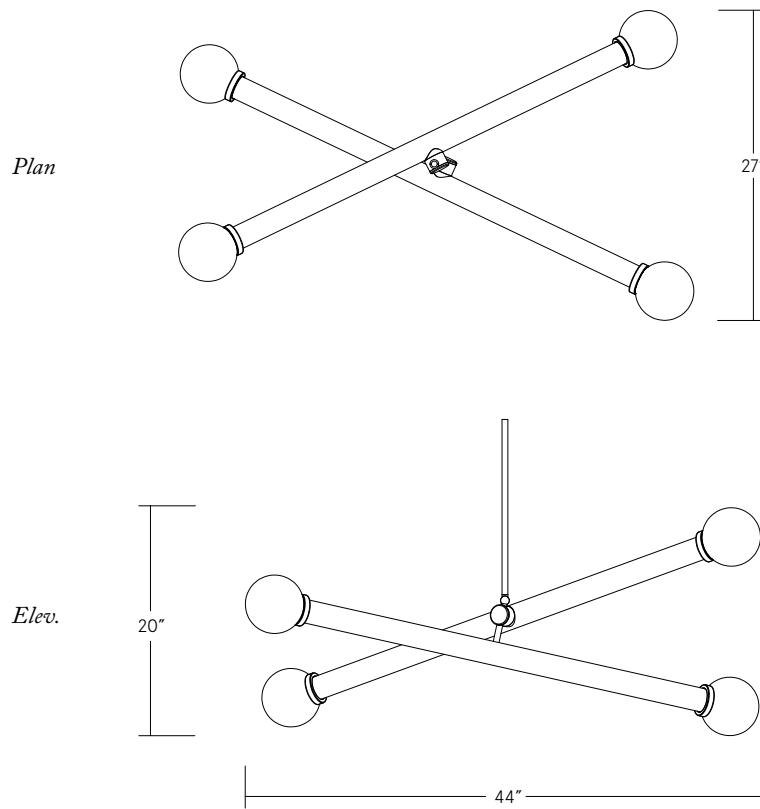

DIMENSIONS

32" x 23" x 16" H
81cm x 58cm x 41cm H

CANOPY

Ø 5" x .25" H

STEM

Standard 30" stem; can be cut to size on-site. Longer stems available upon request.

LEAD TIME

12-14 weeks

CUSTOMIZATION OPTIONS

Tube color
Globe color
Metal finish
Tube length
Tube arrangement and orientation

**Subject to Up-charge*

DIMENSIONS

44" x 27" x 20" H
112cm x 69cm x 51cm H

CANOPY

Ø 5" x .25" H

STEM

CUSTOMIZATION OPTIONS

Tube color
Globe color
Metal finish
Tube length
Tube arrangement and orientation

**Subject to Up-charge*

DIMENSIONS

51" x 30" x 22" H
130cm x 76cm x 56cm H

CANOPY

Ø 5" x .25" H

STEM

Standard 30" stem; can be cut to size on-site. Longer stems available upon request.

LEAD TIME

12-14 weeks

GLASS COLORS

Clear
Charcoal Grey
Opaque White
Pink
Amber
Topaz Yellow
Emerald Green

*Also available in sandblasted finish**