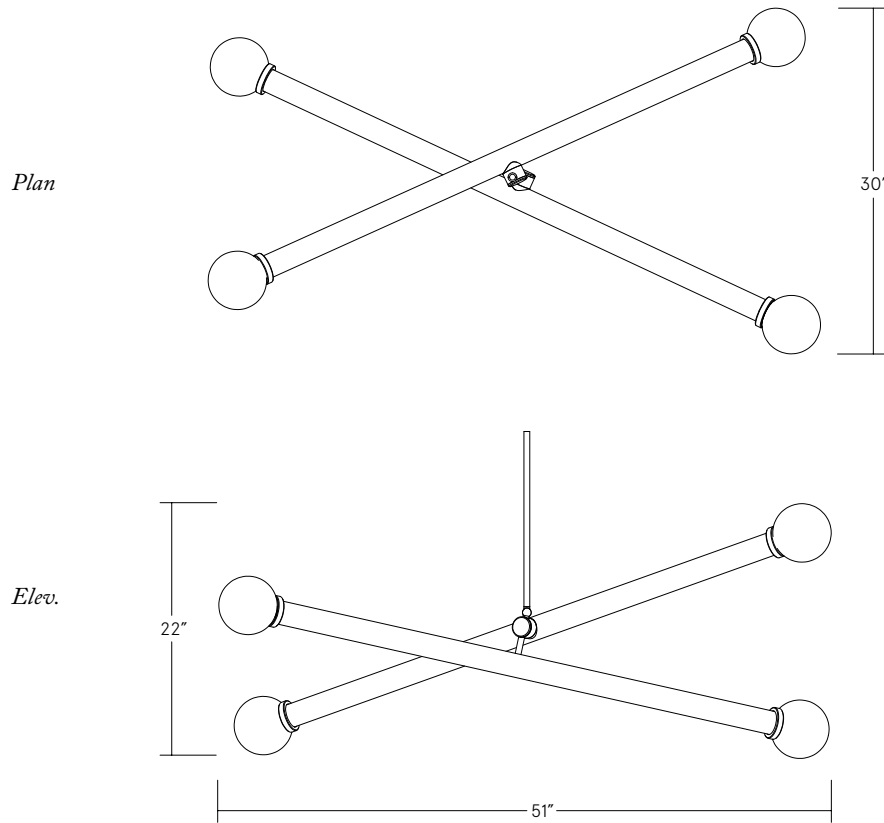

DIMENSIONS

32" x 23" x 16" H
81cm x 58cm x 41cm H

CANOPY

Ø 5" x .25" H

STEM

Standard 30" stem; can be cut to size on-site. Longer stems available upon request.

LEAD TIME

12-14 weeks

CUSTOMIZATION OPTIONS

Tube color
Globe color
Metal finish
Tube length
Tube arrangement and orientation

**Subject to Up-charge*

DIMENSIONS

44" x 27" x 20" H
112cm x 69cm x 51cm H

CANOPY

Ø 5" x .25" H

STEM

CUSTOMIZATION OPTIONS

Tube color
Globe color
Metal finish
Tube length
Tube arrangement and orientation

**Subject to Up-charge*

DIMENSIONS

51" x 30" x 22" H
130cm x 76cm x 56cm H

CANOPY

Ø 5" x .25" H

STEM

Standard 30" stem; can be cut to size on-site. Longer stems available upon request.

LEAD TIME

12-14 weeks

GLASS COLORS

Clear
Charcoal Grey
Opaque White
Pink
Amber
Topaz Yellow
Emerald Green

*Also available in sandblasted finish**