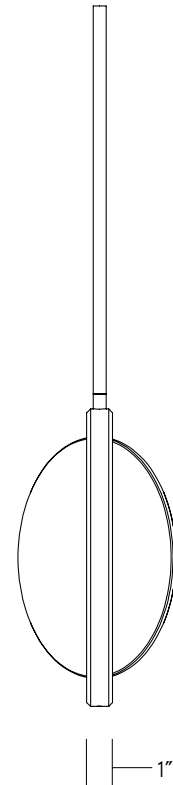

DIMENSIONS

Ø 9.5" x 1"
Ø 24cm x 2.5cm

CANOPY

Remote: Ø 5" x .25" H
Local: Ø 8" x 1.5" H

STEM

Standard 30" stem; can be cut to size on-site. Longer stems available upon request.

LEAD TIME

12-14 weeks

GLASS DISC MATERIALS

Pink-Green Dichroic
Blue-Orange Dichroic
Two-Way Mirror
Milky White Glass

METAL FINISHES

Brushed Brass
Satin Nickel
Polished Nickel
Oil Rubbed Bronze

LAMPING

Input Voltage: 120V / 240V
Lamping: 24V LED Strip, 3000K
CRI: 90+
Lumens: 950
Wattage: 11 Watts
Dimming: TRIAC
Dimmer: Lutron C·L recommended
Certification: UL Listing upon request*

CUSTOMIZATION OPTIONS

Metal finish
Disc material

*Subject to Up-charge

DIMENSIONS

Ø 11.5" x 1"
Ø 29cm x 2.5cm

CANOPY

Remote: Ø 5" x .25" H
Local: Ø 8" x 1.5" H

STEM

Standard 30" stem; can be cut to size on-site. Longer stems available upon request.

LEAD TIME

12-14 weeks

GLASS DISC MATERIALS

Pink-Green Dichroic
Blue-Orange Dichroic
Two-Way Mirror
Milky White Glass

METAL FINISHES