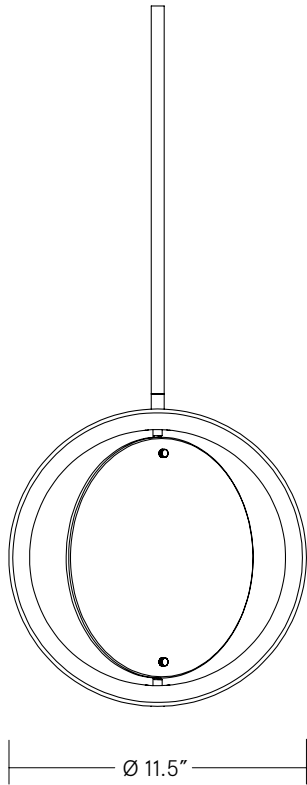

DIMENSIONS

Ø 9.5" x 1"
Ø 24cm x 2.5cm

CANOPY

Remote: Ø 5" x .25" H
Local: Ø 8" x 1.5" H

STEM

Standard 30" stem; can be cut to size on-site. Longer stems available upon request.

LEAD TIME

12-14 weeks

GLASS DISC MATERIALS

Pink-Green Dichroic
Blue-Orange Dichroic
Two-Way Mirror
Milky White Glass

METAL FINISHES

Brushed Brass
Satin Nickel
Polished Nickel
Oil Rubbed Bronze

LAMPING

Input Voltage: 120V / 240V
Lamping: 24V LED Strip, 3000K
CRI: 90+
Lumens: 950
Wattage: 11 Watts
Dimming: TRIAC
Dimmer: Lutron C·L recommended
Certification: UL Listing upon request*

CUSTOMIZATION OPTIONS

Metal finish
Disc material

*Subject to Up-charge

DIMENSIONS

Ø 11.5" x 1"
Ø 29cm x 2.5cm

CANOPY

Remote: Ø 5" x .25" H
Local: Ø 8" x 1.5" H

STEM

Standard 30" stem; can be cut to size on-site. Longer stems available upon request.

LEAD TIME

12-14 weeks

GLASS DISC MATERIALS

Pink-Green Dichroic
Blue-Orange Dichroic
Two-Way Mirror
Milky White Glass

METAL FINISHES