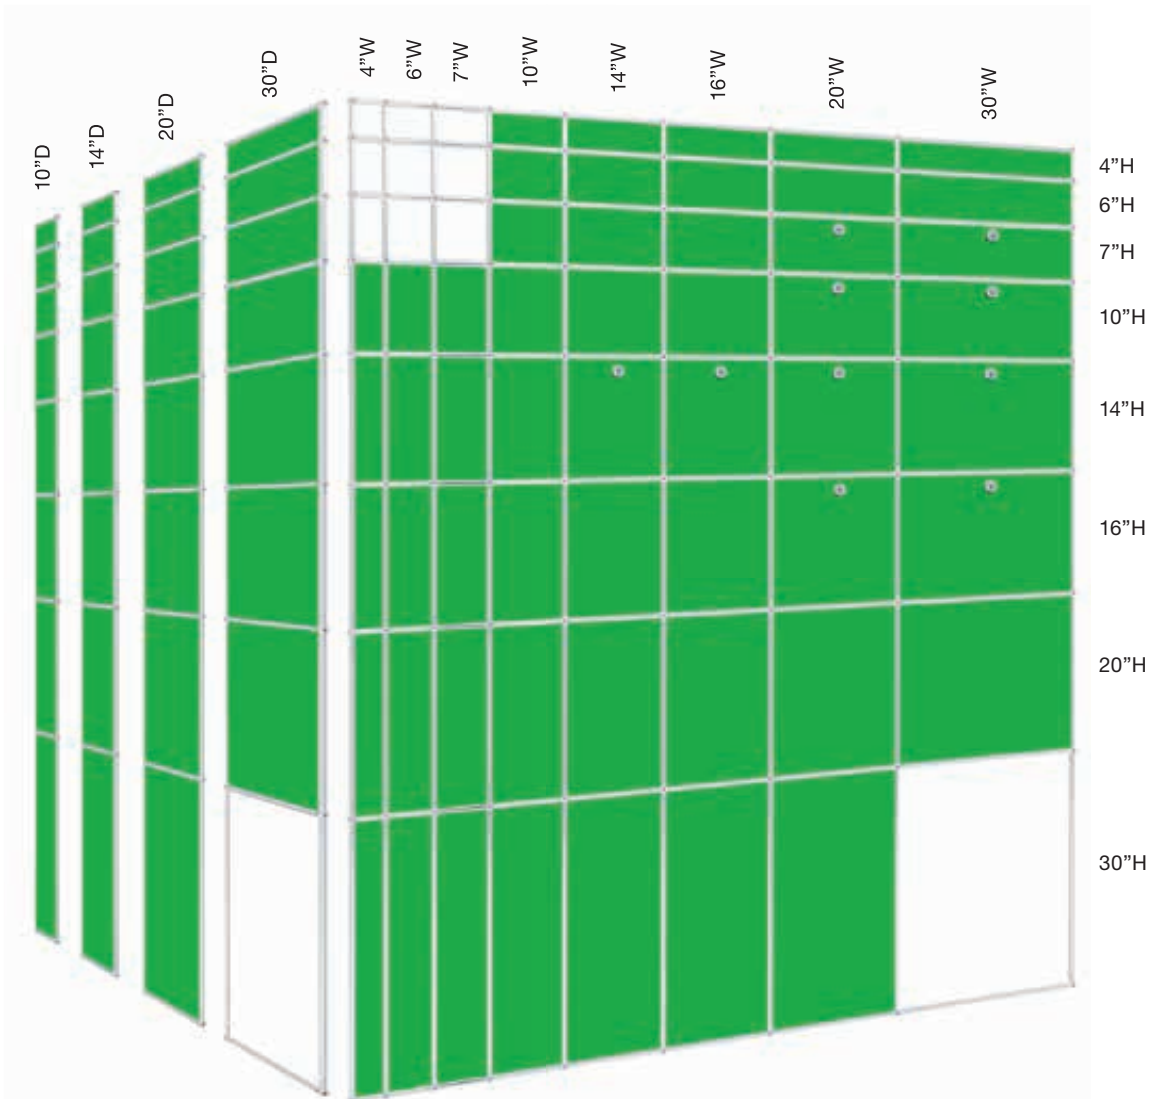

USM Haller

The USM Haller system provides a wide variety of elements in standard sizes. Widths, depths and heights are indicated below. All measurements refer to the distance between axes.

Your safety matters to us. Check out the USM safety instructions now. www.usm.com/safety

Panels

Doors

Shelves and drawers

Accessories

- 1 Metal panel
- 2 Glass panel
- 3 Acoustic panel
- 4 Perforated metal panel*

- 5 Metal flip-up door*
- 6 Glass door
- 7 Acoustic drop-down door*
- 8 Metal drop-down door
- 9 Metal extension door*