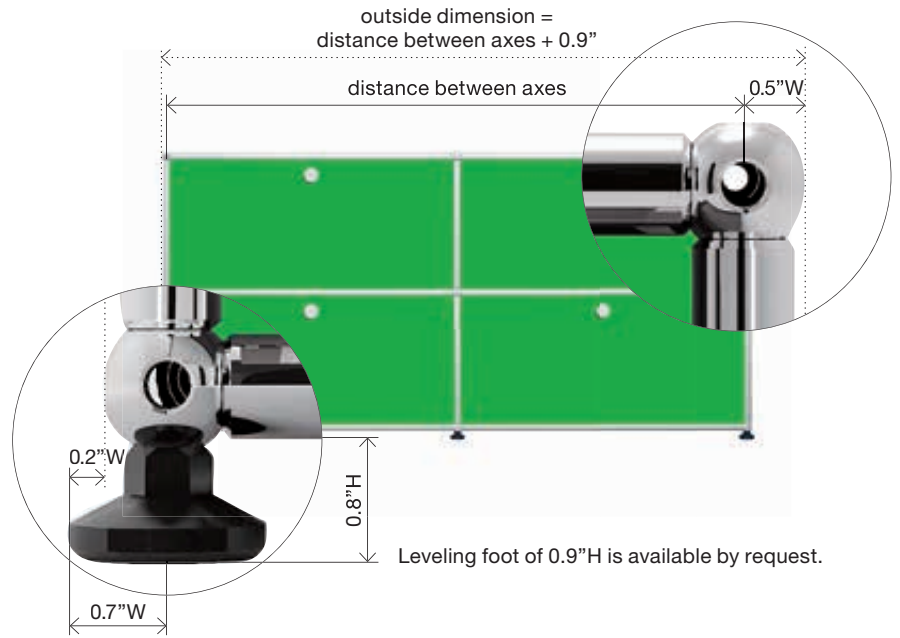

USM Haller

The USM Haller system provides a wide variety of elements in standard sizes. Widths, depths and heights are indicated below. All measurements refer to the distance between axes.

Your safety matters to us. Check out the USM safety instructions now. www.usm.com/safety