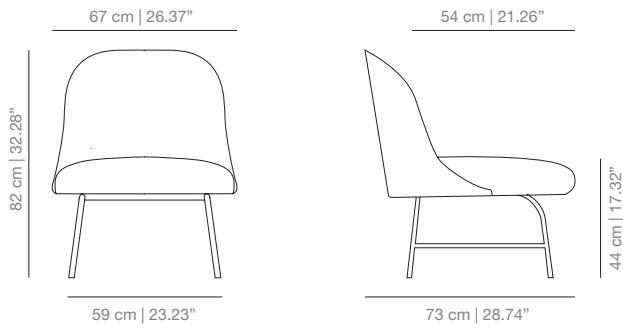

**DIMENSIONS**

ALBUME metal base lounge chair

ALBUME BR metal base lounge chair with armrest

ALBUMA wooden base lounge chair

ALBUMA BR wooden base lounge chair with armrest

## TECHNICAL INFO

Welded seat and backrest moulded in plywood coated with expanded polyuretane foam.

Base options:

**METAL BASE:** Calibrated steel structure powder coated in thermoreinforced polyester in white, black, sand or altea blue.