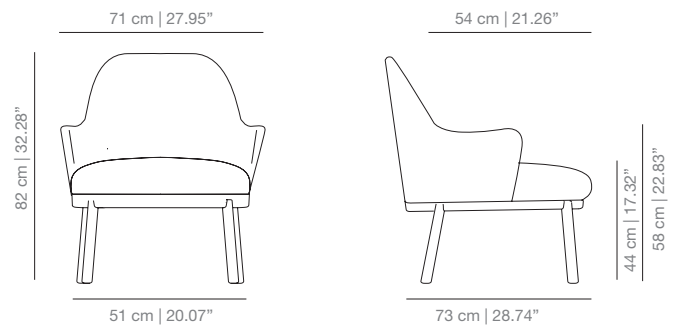

**DIMENSIONS**

ALBUME metal base lounge chair

ALBUME BR metal base lounge chair with armrest

ALBUMA wooden base lounge chair

ALBUMA BR wooden base lounge chair with armrest

## TECHNICAL INFO

Welded seat and backrest moulded in plywood coated with expanded polyuretane foam.

Base options:

**METAL BASE:** Calibrated steel structure powder coated in thermoreinforced polyester in white, black, sand or altea blue.