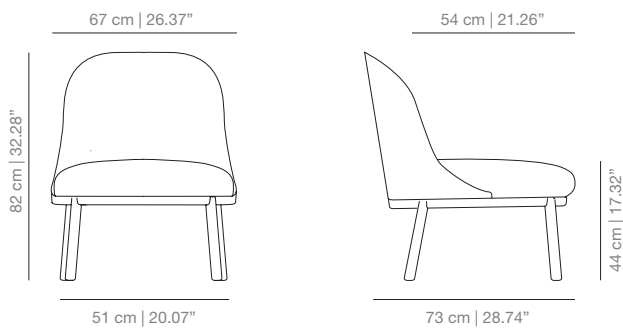

**DIMENSIONS**

ALBUME metal base lounge chair

ALBUME BR metal base lounge chair with armrest

ALBUMA wooden base lounge chair

ALBUMA BR wooden base lounge chair with armrest

## TECHNICAL INFO

Welded seat and backrest moulded in plywood coated with expanded polyuretane foam.

Base options:

**METAL BASE:** Calibrated steel structure powder coated in thermoreinforced polyester in white, black, sand or altea blue.