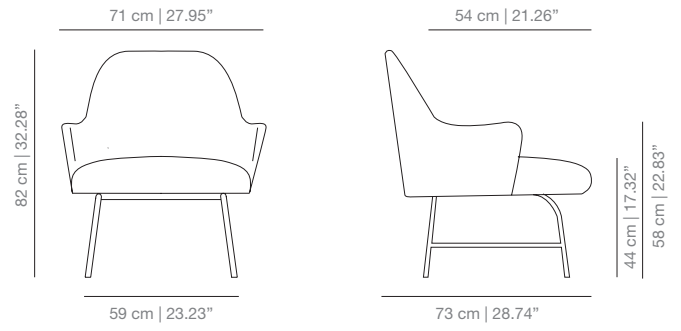

**DIMENSIONS**

ALBUME metal base lounge chair

ALBUME BR metal base lounge chair with armrest

ALBUMA wooden base lounge chair

ALBUMA BR wooden base lounge chair with armrest

## TECHNICAL INFO

Welded seat and backrest moulded in plywood coated with expanded polyuretane foam.

Base options:

**METAL BASE:** Calibrated steel structure powder coated in thermoreinforced polyester in white, black, sand or altea blue.