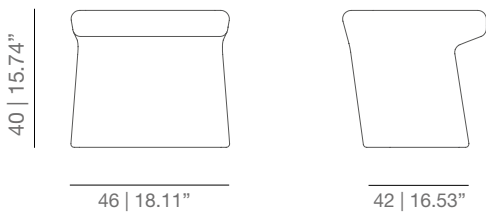

DIMENSIONS

FEP pouf

FE armchair

FES sofa

TECHNICAL INFO

Interior structure in solid wood. We use PEFC certified wood.  
 Woven seat structure.  
 Interlining.  
 Expanded polyurethane foam in different densities.  
 Velour.  
 Fabric or leather.