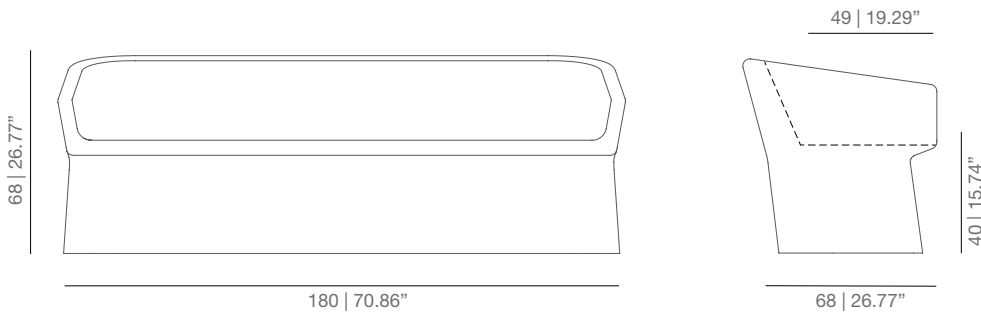

DIMENSIONS

FEP pouf

FE armchair

FES sofa

TECHNICAL INFO

Interior structure in solid wood. We use PEFC certified wood.  
 Woven seat structure.  
 Interlining.  
 Expanded polyurethane foam in different densities.  
 Velour.  
 Fabric or leather.