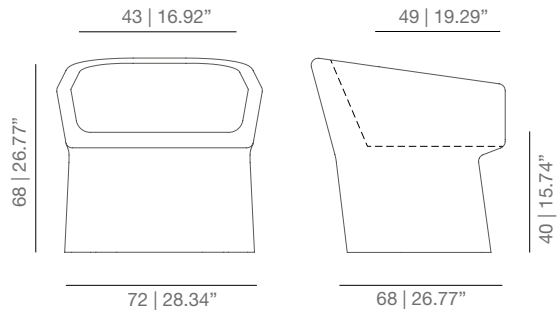

DIMENSIONS

FEP pouf

FE armchair

FES sofa

TECHNICAL INFO

Interior structure in solid wood. We use PEFC certified wood.  
 Woven seat structure.  
 Interlining.  
 Expanded polyurethane foam in different densities.  
 Velour.  
 Fabric or leather.